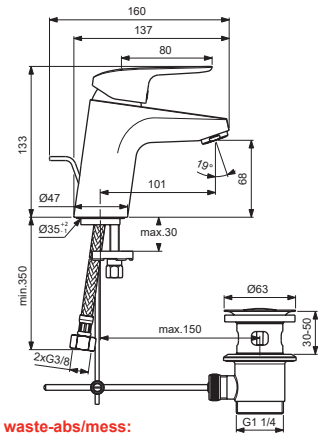

## F2959AA F2960AA

with pop-up waste-abs/mess:  
F2959AA  
with beaded chain:  
F2960AA

## F2961AA

Pos.	Signify	Spare parts-Nr.	Quantity	Pos.	Signify	Spare parts-Nr.	Quantity
1	Lever, w/logo-set-C3	B961611AA	1 Pcs.				
2	Cap decorative	B960473AA	1 Pcs.				
3	Rosette M38x1.5	B961373AA	1 Pcs.				
4	Screw M41x1.5/M38x1.5	B961374NU	1 Pcs.				
5	Hot limit stop	A861181NU	1 Pcs.				
6	Cartridge Ø38mm	A861156NU*	1 Pcs.				
7	Perlator M24x1-A / 5l/min	B961383AA	1 Pcs.				
8	Fixation set	B960432NU	1 Set				
9	Pop-up drain ass.	A962991AA	1 Pcs.				
10	Pop up waste-compl.	B960900AA	1 Pcs.				