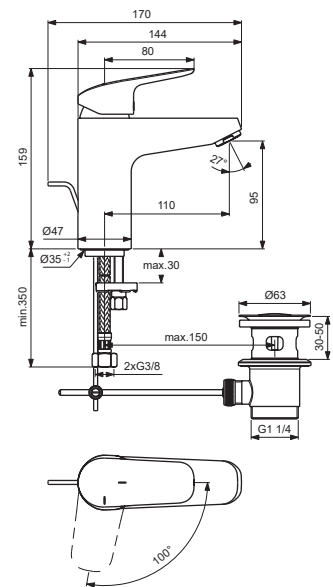

## F2959AA F2960AA

with pop-up waste-abs/mess:  
F2959AA  
with beaded chain:  
F2960AA

## F2961AA

Pos.	Signify	Spare parts-Nr.	Quantity	Pos.	Signify	Spare parts-Nr.	Quantity
1	Lever, w/logo-set-C3	B961611AA	1 Pcs.				
2	Cap decorative	B960473AA	1 Pcs.				
3	Rosette M38x1.5	B961373AA	1 Pcs.				
4	Screw M41x1.5/M38x1.5	B961374NU	1 Pcs.				
5	Hot limit stop	A861181NU	1 Pcs.				
6	Cartridge Ø38mm	A861156NU*	1 Pcs.				
7	Perlator M24x1-A / 5l/min	B961383AA	1 Pcs.				
8	Fixation set	B960432NU	1 Set				
9	Pop-up drain ass.	A962991AA	1 Pcs.				
10	Pop up waste-compl.	B960900AA	1 Pcs.				