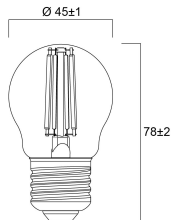

TECHNICAL DRAWINGS