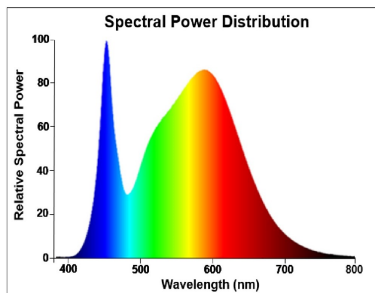

### Optical data

Luminous flux (lm)	470
Luminous flux (Rated) (lm)	470
Colour temperature (K)	4000
Light colour	Cool White
CRI (Ra)	80
Colour Variation Initial (SDCM)	SDCM6
Photobiological Risk Group	RG1
Lumen maintenance at end of nominal life (%)	70

## PHOTOMETRY