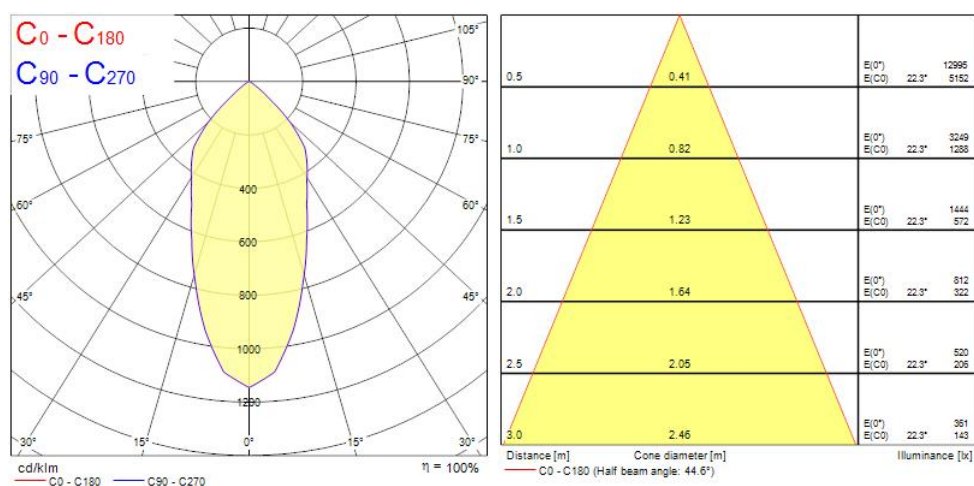

Concord

EXPOSPOT 90 TRIO HE RA90 4000K MB WHITE 2070063

Control gear type	Electronic ballast
Control gear mounting	Remote
Housing colour	White
IP rating	IP20
IK rating	IK02
Product EAN number	5025768700639
Warranty	5 years

Photometry

Technical drawings