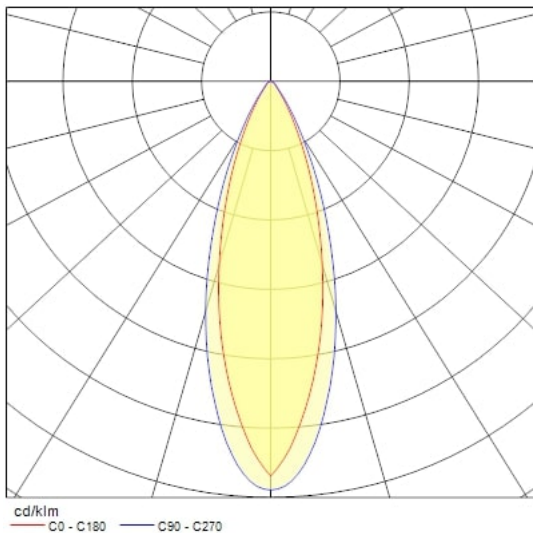

PIXO SURFACE 3150LM 3CCT MB WB MULTIPOWER WHITE 0004703

General application	Museums & Galleries, Retail
ETIM Class	EC002892
E-number FI	4279903
Fixture luminous flux (lm)	3150
Luminaire efficacy (lm/W)	117
Light colour	N/A
CRI (Ra)	90
Colour Variation Initial (SDCM)	3
Photobiological Risk Group	RG1
Total power consumption (W)	27
Electrical protection	Class II
Control gear type	LED driver constant current
Dimmable	No
Housing colour	White
IP rating	IP20
IK rating	IK03
Product EAN number	5410288047034
Warranty	5 years
Dimming method	N/A

Photometry