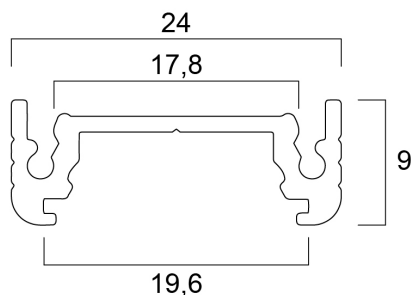

Profile shallow narrow 14 (24x9) 2m SET BW

Item No: 0021588

SYLVANIA

PRO

**CE UK
CA**

The Profile shallow narrow 14 2m SET BW consists of 2m anodised black profile , opal diffuser, 2 end caps and 4 holders (0022645)

Technical Assets

Dimensions (mm)

Photometrics

Profile shallow narrow 14 (24x9) 2m SET BW

Item No: 0021588

SYLVANIA

General data

Product name	Profile shallow narrow 14 (24x9) 2m SET BW
Technology	Accessory
Accessory type	Mounting, Decorative
Housing	Aluminium
General application	Hospitality, Retail
ETIM Class	EC002557
E-number FI	4278447
Warranty	3 years

Physical data

Housing colour	Black
Diffuser finish	Opal
Nominal Product Length (mm)	2000
Nominal Product Width (mm)	24
Nominal Product Height (mm)	9
Weight (kg)	0.37

Packaging

Product EAN number	5410288215884
Packaging single length / height (cm)	200.5
Packaging single width (cm)	1.9
Packaging single depth (cm)	1.9
DUN14 (inner)	15410288215881
Units per outer package	50
Packaging outer length / height (cm)	210.0
Packaging outer width (cm)	17.0
Packaging outer depth (cm)	17.5