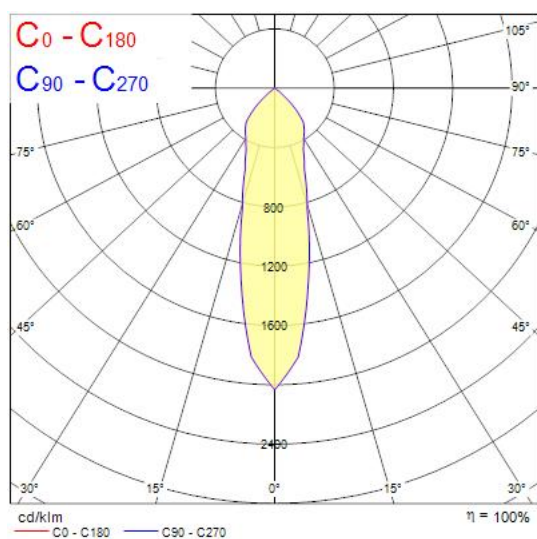

Concord

EXPOSPOT 90 TRIO HE RA90 4000K NB WHITE 2070062

Control gear mounting	Remote
Housing colour	White
IP rating	IP20
IK rating	IK02
Product EAN number	5025768700622
Warranty	5 years

Photometry