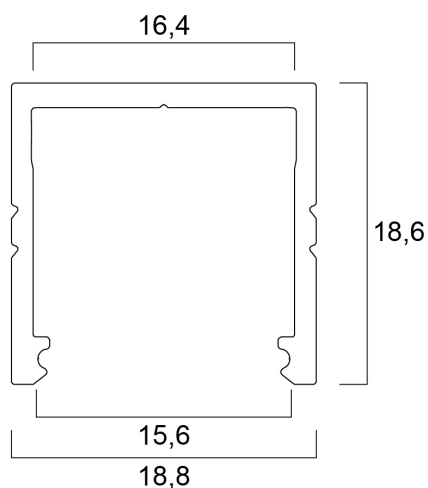

# Profile semi deep surface 16 (19x19) SET BW

Item No: 0021589

**SYLVANIA**

**PRO**

The Profile semi deep surface 16 SET BW consists of 2m anodised black profile , opal diffuser , 2 end caps and 4 holders (0022643)

### Dimensions (mm)

## Physical data

Housing colour	Black
IP rating	IP00
IK rating	IK00
Diffuser finish	Opal
Nominal Product Length (mm)	2000
Nominal Product Width (mm)	18.8
Nominal Product Height (mm)	18.6
Weight (kg)	0.43

## Packaging

Product EAN number	5410288215891
Packaging single length / height (cm)	200.5
Packaging single width (cm)	1.9
Packaging single depth (cm)	1.9
DUN14 (inner)	15410288215898
Units per outer package	1
Packaging outer length / height (cm)	200.5
Packaging outer width (cm)	1.9
Packaging outer depth (cm)	1.9