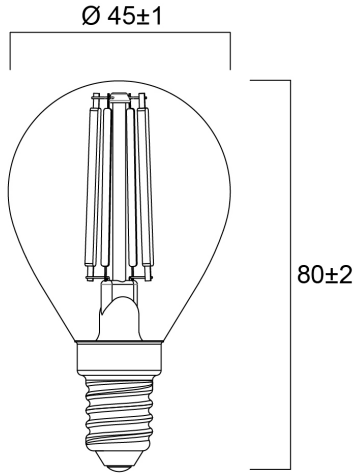

Product Overview

Product name	ToLEDo RT Ball V5 ST DIM 470LM 840 E14 SL
Technology	LED
Watt (Rated) (W)	4.5
Fixture rating	Open
E-number FI	4740943
Colour temperature (K)	4000
CRI (Ra)	80
Colour Variation Initial (SDCM)	6
Photobiological Risk Group	RG1
Wattage (W)	4.5
Product EAN number	5410288294940
Warranty	3 years

Technical drawings

Data table

GENERAL DATA

Product name	ToLEDo RT Ball V5 ST DIM 470LM 840 E14 SL
Technology	LED
Watt (Rated) (W)	4.5
Fixture rating	Open
Operating temperature range (°C)	-10°C...+45°C
Performance ambient temperature Tq (°C)	25
E-number FI	4740943
Warranty	3 years

LIFETIME DATA

Lifespan L70 B50	15000
Average life (Rated) (h)	15000

PHYSICAL DATA

Nominal Product Length (mm)	80
Nominal Product Diameter (mm)	45
Weight (kg)	0.045

PACKAGING

Single packaging type	Carton
Product EAN number	5410288294940
Packaging single width (cm)	5.0
Packaging single depth (cm)	5.0
DUN14 (outer)	15410288294947
Packaging outer length / height (cm)	15.8