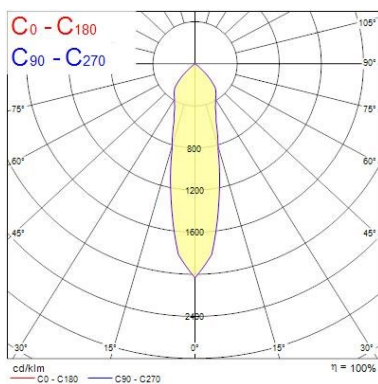

Optical data

Fixture luminous flux (lm)	3 x 2789
Luminaire efficacy (lm/W)	109
LOR (%)	100
Colour temperature (K)	4000
Light colour	Neutral White
CRI (Ra)	90
Colour Variation Initial (SDCM)	SDCM3
Beam Angle (°)	26
Photobiological Risk Group	RG1

Electrical data

Total power consumption (W)	77
Primary Supply/Product voltage - min (V)	220
Primary Supply/Product voltage - max (V)	240
Lamp power factor	0.92
Electrical protection	Class II
Control gear required	No
Control gear type	Electronic ballast
Control gear mounting	Remote
Dimmable	No
Dimming method	N/A
Drive current (mA)	700
Inrush Current (A)	58.2
Inrush Duration (µs)	250
Glow Wire Test (°C)	850
Energy Efficiency Class (A->G) of contained light source	E
Nominal Frequency (Hz)	50/60Hz
Max. products per 10A C Breaker	7
Max. products per 13A C Breaker	9
Max. products per 16A C Breaker	11
Max. products per 20A C Breaker	15
Max. products per 10A B Breaker	4
Max. products per 13A B Breaker	6
Max. products per 16A B Breaker	7

Housing colour	White
IP rating	IP20
IK rating	IK02
Nominal Product Length (mm)	437
Nominal Product Width (mm)	163
Nominal Product Height (mm)	104
Cutout Dimensions (W x L in mm or Diameter in mm)	148x422
Weight (kg)	2.75
Recessed Depth (mm)	104

PHOTOMETRY

Distance [m]	Cone diameter [m]	E ₁ (0°) E ₁ (CO)	26.2° 13.1°	Illuminance [lx]
0.5	0.23	2058	1029	10543
1.0	0.47	514	257	2631
1.5	0.70	282	141	1159
2.0	0.93	149	74	585
2.5	1.16	90	45	292
3.0	1.40	60	30	202