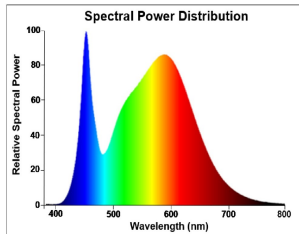

ToLEDo Retro Ball Dimmable

ToLEDo RT Ball V5 ST DIM 470LM 840 E14 SL

0029494