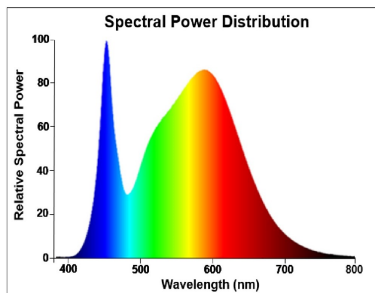

ToLEDo Retro Ball Dimmable

ToLEDo RT Ball V5 ST DIM 470LM 840 E14 SL

0029494

Packaging single length / height (cm)	9.5
Packaging single width (cm)	5.0
Packaging single depth (cm)	5.0
DUN14 (outer)	15410288294947
Units per outer package	6
Packaging outer length / height (cm)	15.8
Packaging outer width (cm)	10.7
Packaging outer depth (cm)	10.5

Safety data

Optimal operating condition (°C)	-10-45
Breakage cleaning instructions	Not applicable
Special purpose lamp	No
Dry applications use only	Yes
Suitable for household illumination	Yes
Safety message	Not Suitable for totally enclosed fixtures

PHOTOMETRY

TECHNICAL DRAWINGS