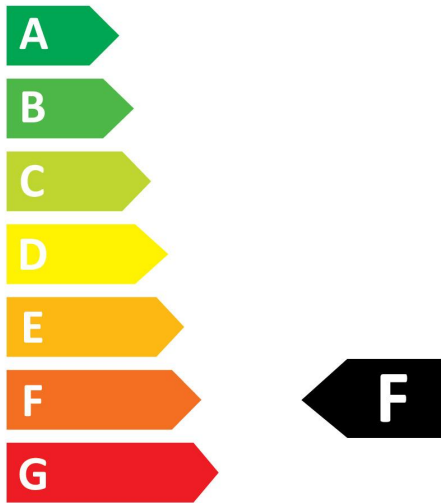

ToLEDo Retro Ball Dimmable
ToLEDo RT Ball V5 ST DIM 470LM 840 E14 SL
0029494

SYLVANIA

0029494

5
kWh/1000h

2019/2015