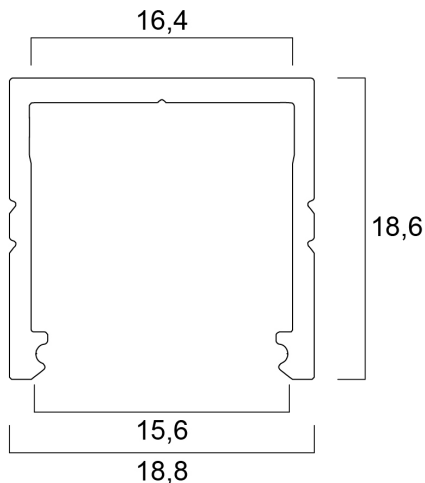

Profile semi deep surface 16 (19x19) 2m SET

Item No: 0021596

SYLVANIA

PRO

**CE UK
CA**

The Profile semi deep surface 16 2m SET consists of 2m anodised profile , opal diffuser , 2 end caps and 4 holders

Technical Assets

Dimensions (mm)

Photometrics

Profile semi deep surface 16 (19x19) 2m SET

Item No: 0021596

SYLVANIA

General data

Product name	Profile semi deep surface 16 (19x19) 2m SET
Technology	Accessory
Accessory type	Mounting, Decorative
Housing	Aluminium
General application	Hospitality, Retail
ETIM Class	EC002557
E-number FI	4278232
Warranty	3 years

Packaging

Product EAN number	5410288215969
Packaging single length / height (cm)	200.5
Packaging single width (cm)	1.9
Packaging single depth (cm)	1.9
DUN14 (inner)	05410288215969
Units per outer package	1
Packaging outer length / height (cm)	200.5
Packaging outer width (cm)	1.9
Packaging outer depth (cm)	1.9

Physical data

Housing colour	Silver
Nominal Product Length (mm)	2000
Nominal Product Width (mm)	18.8
Nominal Product Height (mm)	18.6
Weight (kg)	0.43