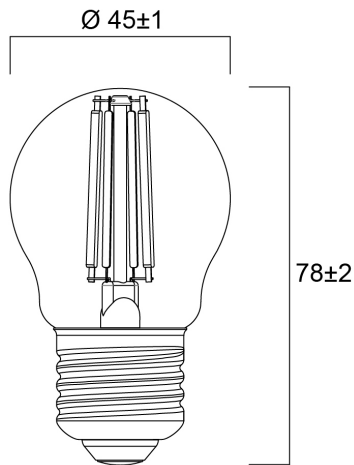

Product Overview

Product name	ToLEDo RT Ball V5 ST DIM 470LM 827 E27 SL
Technology	LED
Watt (Rated) (W)	4.5
Fixture rating	Open
E-number FI	4740942
Colour temperature (K)	2700
CRI (Ra)	80
Colour Variation Initial (SDCM)	6
Photobiological Risk Group	RG1
Wattage (W)	4.5
Product EAN number	5410288294933
Warranty	3 years

Technical drawings

Data table

GENERAL DATA

Product name	ToLEDo RT Ball V5 ST DIM 470LM 827 E27 SL
Technology	LED
Watt (Rated) (W)	4.5
Fixture rating	Open
Operating temperature range (°C)	-10°C...+45°C
Performance ambient temperature Tq (°C)	25
E-number FI	4740942
Warranty	3 years

LIFETIME DATA

Lifespan L70 B50	15000
Average life (Rated) (h)	15000

PHYSICAL DATA

Nominal Product Length (mm)	78
Nominal Product Diameter (mm)	45
Weight (kg)	0.045

PACKAGING

Single packaging type	Carton
Product EAN number	5410288294933
Packaging single width (cm)	5.0
Packaging single depth (cm)	5.0
DUN14 (outer)	15410288294930
Packaging outer length / height (cm)	15.8