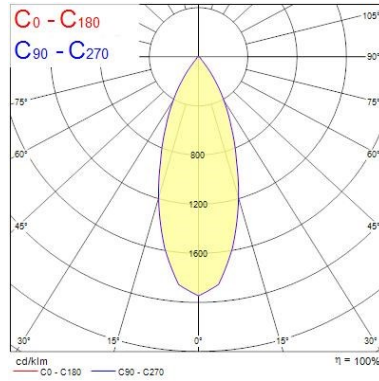

Myriad Deco IP65 White Bezel

MYRIAD DECO IP65 FLOOD 3000K PHDM BLACK WBEZ
2058896

Warranty	5 years

Optical data

Fixture luminous flux (lm)	988
Luminaire efficacy (lm/W)	99
LOR (%)	100
Colour temperature (K)	3000
Light colour	Warm White
CRI (Ra)	90
Colour Variation Initial (SDCM)	SDCM3
Adjustable chromaticity	N
Photobiological Risk Group	RG1

Electrical data

Total power consumption (W)	10
Electrical protection	Class II
Control gear type	Electronic ballast
Drive current (mA)	250
Energy Efficiency Class (A->G) of contained light source	E
Nominal Frequency (Hz)	50/60Hz

Lifetime data

Lifespan L70 B50	100000
Lifespan L80 B20	100000
Lifespan L90 B10	68500

Physical data

Housing colour	Black
IP rating	IP65/20
IK rating	IK02
Diffuser finish	Bezel (or Ring)
Nominal Product Diameter (mm)	90
Weight (kg)	0.44
Recessed Depth (mm)	72

Packaging

Single packaging type	Carton
Product EAN number	5025768588961
Packaging single width (cm)	15.0
Packaging single depth (cm)	17.5
DUN14 (outer)	05025768588961
Packaging outer length / height (cm)	17.5

PHOTOMETRY

Myriad Deco IP65 White Bezel MYRIAD DECO IP65 FLOOD 3000K PHDM BLACK WBEZ 2058896

TECHNICAL DRAWINGS