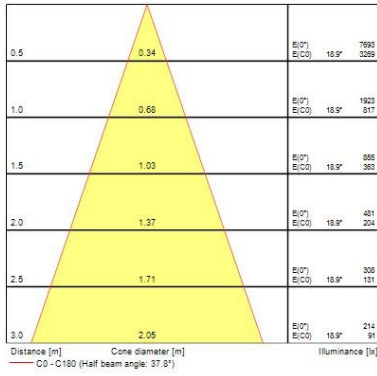

Myriad Deco IP65 White Bezel

MYRIAD DECO IP65 FLOOD 3000K PHDM BLACK WBEZ
2058896

Warranty	5 years

Optical data

Fixture luminous flux (lm)	988
Luminaire efficacy (lm/W)	99
LOR (%)	100
Colour temperature (K)	3000
Light colour	Warm White
CRI (Ra)	90
Colour Variation Initial (SDCM)	SDCM3
Adjustable chromaticity	N
Photobiological Risk Group	RG1

Electrical data

Total power consumption (W)	10
Electrical protection	Class II
Control gear type	Electronic ballast
Drive current (mA)	250
Energy Efficiency Class (A->G) of contained light source	E
Nominal Frequency (Hz)	50/60Hz

Lifetime data

Lifespan L70 B50	100000
Lifespan L80 B20	100000
Lifespan L90 B10	68500

Physical data

Housing colour	Black
IP rating	IP65/20
IK rating	IK02
Diffuser finish	Bezel (or Ring)
Nominal Product Diameter (mm)	90
Weight (kg)	0.44
Recessed Depth (mm)	72

Packaging

Single packaging type	Carton
Product EAN number	5025768588961
Packaging single width (cm)	15.0
Packaging single depth (cm)	17.5
DUN14 (outer)	05025768588961
Packaging outer length / height (cm)	17.5

PHOTOMETRY

Myriad Deco IP65 White Bezel MYRIAD DECO IP65 FLOOD 3000K PHDM BLACK WBEZ 2058896

TECHNICAL DRAWINGS