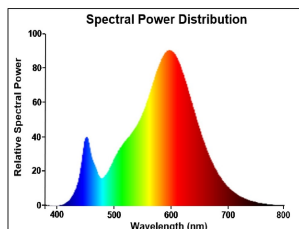

ToLEDo Retro Ball Dimmable

ToLEDo RT Ball V5 ST DIM 470LM 827 E27 SL
0029493