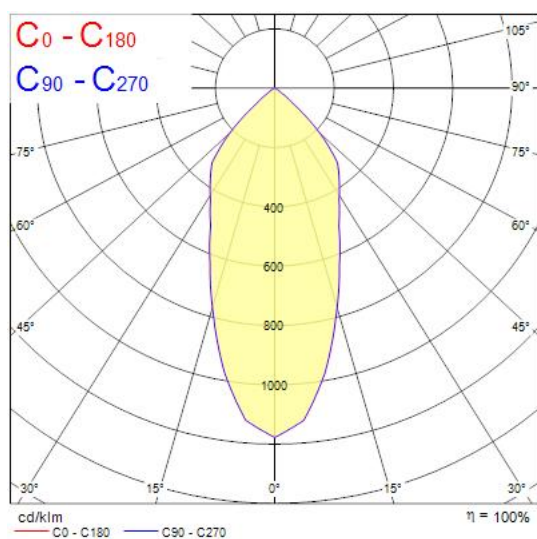

Concord

EXPOSPOT 90 TRIO HE RA90 3000K MB WHITE 2070060

Control gear mounting	Remote
Housing colour	White
IP rating	IP20
IK rating	IK02
Product EAN number	5025768700608
Warranty	5 years

Photometry