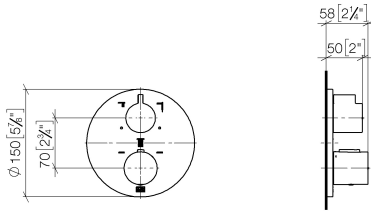

**Required miscellaneous**

**xGRID Installation track 555 mm -** 12 360 970 90

**Recommended miscellaneous**

**xGRID Attachment set for integrating in the dry wall construction -** 12 340 970 90

36 427 970 Product version from 3/13/2017 to 3/21/2019

mm [inches]

Flow rate chart

Codes & Standards

DIN 4109

EN 1111

ISO 3822

Scottish Water  
Byelaws

UK Water Supply  
Regulations