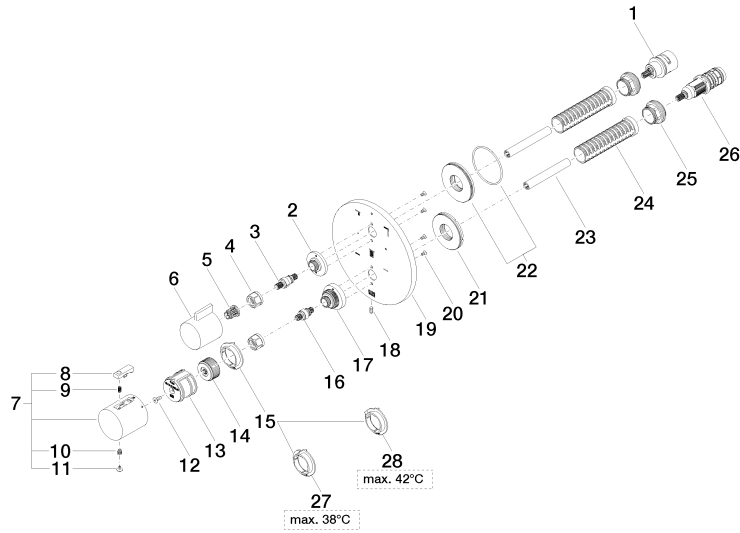

36 427 970 Product version from 3/13/2017 to 3/21/2019

36 427 970 Product version from 3/13/2017 to 3/21/2019

Spare parts list

No.	Item Number	Name	Quantity used	Delivery time
25	09 24 04 257 90	Mounting Nut Ø 32 x 19,5 mm -	2.00	14
4	90 23 30 023 00 90	Cap nut -	2.00	14
11	90 31 20 049 00-00	Plug - Chrome	1.00	20
6	09 20 67 006-00	Handle for thermostat 41 x 40 x 53 mm - Chrome	1.00	82
5	90 12 12 002 00 90	Fixing cap white Ø 15 x 12 mm -	1.00	14
7	90 17 33 004 00-00	Handle for thermostat Ø 46 x 48 mm - Chrome	1.00	-
Spare part can no longer be ordered, please order the replacement item				
	90173302000-00	Handle for thermostat Ø 46 x 48 mm - Chrome		
17	09 12 12 051-00	Fixing cap mount Ø 35 x 26,5 mm - Chrome	1.00	20
8	90 21 33 011 00-13	Repair kit for thermostat handle - black	1.00	14
24	90 18 40 077 01 90	Sleeve -	2.00	14
19	09 11 02 269-00	Rosette with symbols DB logo 3-way Ø 150 x 9 mm - Chrome	1.00	20
10	90 30 30 136 00 90	Bolt -	1.00	14
3	04 29 06 111 01-00	Spindle with double toothing Ø 12,15 x 37,2 mm - Chrome	1.00	20
16	04 29 06 024 01-00	Spindle with double toothing Ø 12,15 x 30 mm - Chrome	1.00	20
18	09 31 11 134 90	Mounting Threaded pin with hexagon socket with point M4 x 10 mm -	1.00	14
12	90 30 30 124 00 90	Mounting Countersunk screw with hexagon socket M4 x 10 mm -	1.00	14
21	09 30 01 296 90	Shaft M24x1 Ø52 external -	1.00	14
20	09 30 30 157 90	Mounting Countersunk screw with hexagon socket M3 x 6 mm -	4.00	14
9	90 16 02 027 00 90	Spring Ø 4,5 x 7,5 mm -	1.00	14
15	09 28 10 187 90	Temperature limitation ring Thermostat -	1.00	14
26	90 15 02 013 00 90	Thermostat cartridge Ø 27 x 82 mm, 16-18 l/min. -	1.00	14
28	09 28 10 189 90	Temperature limitation ring Thermostat, black -	1.00	14
1	90 90 03 170 00 90	Diverter 360° Lifetime Ø 29 x 57 mm -	1.00	14
14	09 12 12 054 90	Handle mount Ø 28,50 x 16 mm -	1.00	14
2	09 12 12 053-00	Fixing cap mount Ø 34,5 x 15 mm - Chrome	1.00	20
27	09 28 10 188 90	Temperature limitation ring Thermostat, 38° stop -	1.00	14
23	90 23 01 124 00 90	Sleeve -	2.00	14
13	90 12 12 052 00 90	Retainer -	1.00	14
22	90 30 01 190 00 90	Connection Ø 55 x 9 mm -	1.00	14