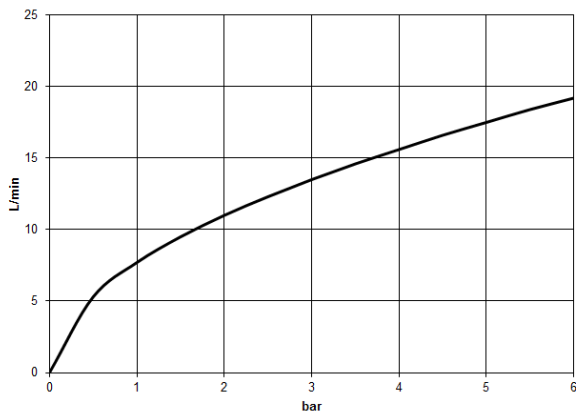

**Required miscellaneous**

**xGRID Installation track 555 mm -** 12 360 970 90

**Recommended miscellaneous**

**xGRID Attachment set for integrating in the dry wall construction -** 12 340 970 90

36 427 970 Product version from 3/13/2017 to 3/21/2019

mm [inches]

Flow rate chart

Codes & Standards

DIN 4109

EN 1111

ISO 3822

Scottish Water  
Byelaws

UK Water Supply  
Regulations