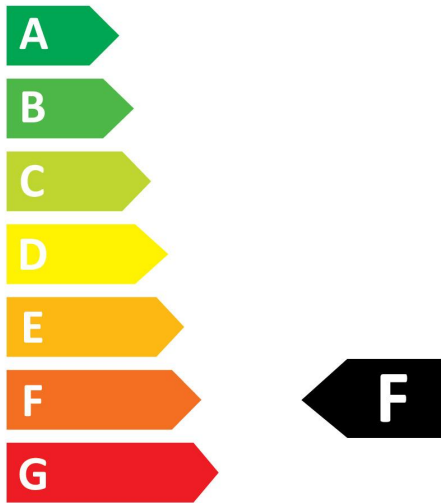

Optical data

Luminous flux (lm)	470
Luminous flux (Rated) (lm)	470
Colour temperature (K)	2700
Light colour	Homelight
CRI (Ra)	80
Colour Variation Initial (SDCM)	SDCM6
Photobiological Risk Group	RG1
Lumen maintenance at end of nominal life (%)	70

PHOTOMETRY

TECHNICAL DRAWINGS

ToLEDo Retro Ball Dimmable
ToLEDo RT Ball V5 ST DIM 470LM 827 E27 SL
0029493

SYLVANIA

0029493

5
kWh/1000h

2019/2015

SYLVANIA