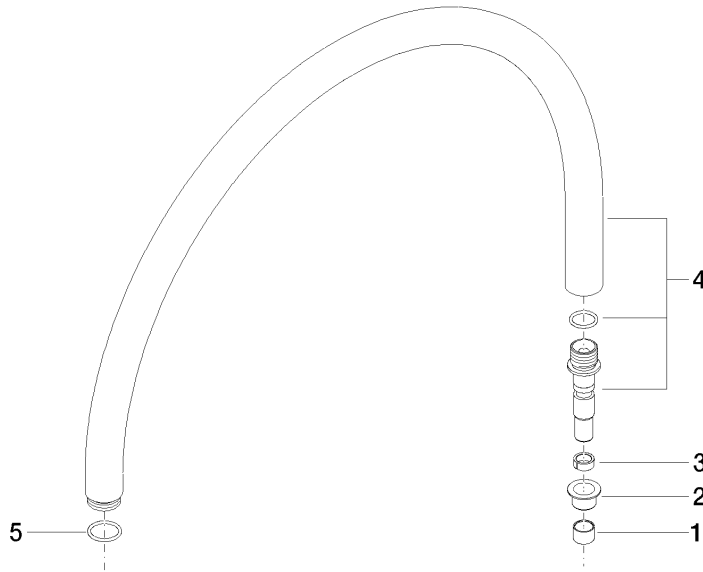

90 28 22 082 00 Product version from 4/1/2025

	Brushed Light Gold (PVD)	90 28 22 082 00-27
	Dark Chrome	90 28 22 082 00-19
	Light Gold (PVD)	90 28 22 082 00-26
	Brushed Gold (PVD)	90 28 22 082 00-37
	Brushed Dark Brass (PVD)	90 28 22 082 00-39
	Brushed Bronze (PVD)	90 28 22 082 00-42
	Brushed Champagne (22kt Gold)	90 28 22 082 00-46
	Champagne (22kt Gold)	90 28 22 082 00-47
	Brushed Chrome	90 28 22 082 00-93

Pipe for spray set 925 x 463 x 25 mm - Brushed Light Gold (PVD)

SPARE PARTS

90 28 22 082 00 Product version from 4/1/2025

## Pipe for spray set 925 x 463 x 25 mm - Brushed Light Gold (PVD)

SPARE PARTS

90 28 22 082 00 Product version from 4/1/2025

90 28 22 082 00 Product version from 4/1/2025

Parts for other finishes can be found here: Dark Chrome

### Spare parts list

No.	Item Number	Name	Quantity used	Delivery time
3	90 14 15 020 03 90	Support ring -	1.00	14
5	09 14 10 122 90	O-Ring EPDM 70 18,6 x 2,0 mm -	1.00	14
4	90 28 22 082 01-27	Pipe for spray set Ø 25 x 794 mm - Brushed Light Gold (PVD)	1.00	40
2	09 18 40 100 90	Ring Ø 22 x 12 mm -	1.00	14
1	09 18 40 101 90	Ring Ø 14 x 10 mm -	1.00	14