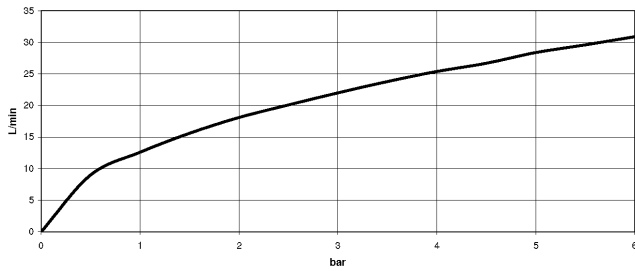

Recommended miscellaneous

xGRID Attachment set for integrating in the dry wall construction - 12 340 970 90

Required miscellaneous

Concealed single-lever mixer - 35 020 970 90

- min. recess depth 80 mm
- max. recess depth 105 mm

36 120 660 Product version up to 2/20/2020

mm [inches]

Flow rate chart

Codes & Standards

DIN 4109

EN 817

ISO 3822

Scottish Water
Byelaws