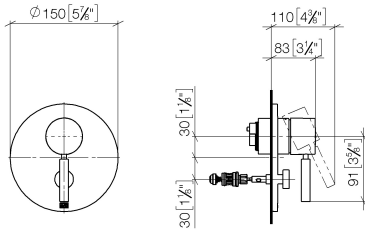

Required miscellaneous

xGRID Installation track 555 mm - 12 360 970 90

Required miscellaneous

Concealed single-lever mixer with backflow preventor - 35 021 970 90

- min. recess depth 80 mm
- max. recess depth 105 mm

Recommended miscellaneous

xGRID Attachment set for integrating in the dry wall construction - 12 340 970 90

Required miscellaneous

Concealed single-lever mixer - 35 020 970 90

- min. recess depth 80 mm
- max. recess depth 105 mm

36 120 660 Product version up to 2/20/2020

mm [inches]

Flow rate chart

Codes & Standards

DIN 4109

EN 817

ISO 3822

Scottish Water
Byelaws

LGA_19

WRAS_2207

EPD-DOR-20230287
-IBA1-EN
Environmental.prod
uct-declarat

Spare parts list

No.	Item Number	Name	Quantity used	Delivery time
	9 90 21 34 081 00 90	Diverter 98 x 64 x 64 mm -	1.00	14
	6 09 11 02 260-99	Cover Ø 50 x 58 mm - Brushed Dark Platinum	1.00	40
	1 90 15 05 038 00 90	Single-lever mixer cartridge -	1.00	-
	Spare part can no longer be ordered, please order the replacement item			
	9015050390090	Cartridge blue Ø 40 x 75 mm -		
	4 09 14 10 084 90	O-Ring EPDM 70 48 x 3,5 mm -	1.00	14
	7 90 20 66 004 00-99	Handle for bath deck mounting Lever 52 x 35 x 117 mm - Brushed Dark Platinum	1.00	40
	8 90 31 09 139 00-99	Pull rod for diverter with button Ø 26 x 47,3 mm - Brushed Dark Platinum	1.00	40
	10 90 30 09 064 00 90	Spanner for cartridge nut -	1.00	14
	5 09 11 02 261-99	Rosette for bath Ø 150 x 9 mm - Brushed Dark Platinum	1.00	40
	2 04 28 10 149 00 90	Single-lever mixer cartridge -	1.00	14
	3 09 24 04 448 90	Mounting Nut Ø 42 x 17 mm -	1.00	14