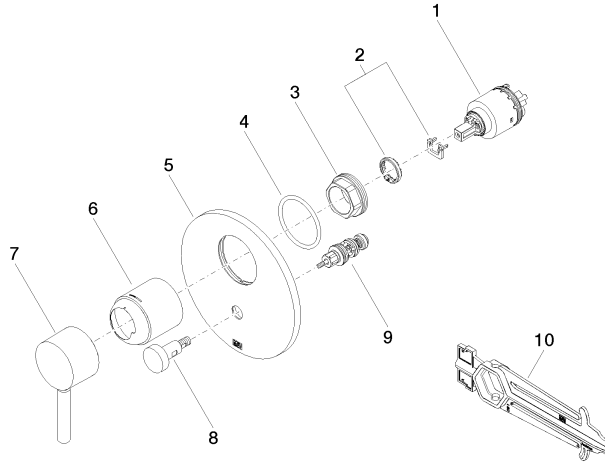

Recommended miscellaneous

xGRID Attachment set for integrating in the dry wall construction - 12 340 970 90

Required miscellaneous

Concealed single-lever mixer - 35 020 970 90

- min. recess depth 80 mm
- max. recess depth 105 mm

36 120 660 Product version up to 2/20/2020

mm [inches]

Flow rate chart

Codes & Standards

DIN 4109

EN 817

ISO 3822

Scottish Water
Byelaws

UK Water Supply
Regulations

Ü-Zeichen

Concealed single-lever mixer with diverter - Brushed Dark Platinum

SERIES SPECIFIC

36 120 660 Product version up to 2/20/2020

Certificates and sustainability

DVGW_DW-
6512DN0

LGA_19

WRAS_2207

EPD-DOR-20230287
-IBA1-EN
Environmental.prod
uct-declarat

Spare parts list

No.	Item Number	Name	Quantity used	Delivery time
	9 90 21 34 081 00 90	Diverter 98 x 64 x 64 mm -	1.00	14
	6 09 11 02 260-99	Cover Ø 50 x 58 mm - Brushed Dark Platinum	1.00	40
	1 90 15 05 038 00 90	Single-lever mixer cartridge -	1.00	-
	Spare part can no longer be ordered, please order the replacement item			
	9015050390090	Cartridge blue Ø 40 x 75 mm -		
	4 09 14 10 084 90	O-Ring EPDM 70 48 x 3,5 mm -	1.00	14
	7 90 20 66 004 00-99	Handle for bath deck mounting Lever 52 x 35 x 117 mm - Brushed Dark Platinum	1.00	40
	8 90 31 09 139 00-99	Pull rod for diverter with button Ø 26 x 47,3 mm - Brushed Dark Platinum	1.00	40
	10 90 30 09 064 00 90	Spanner for cartridge nut -	1.00	14
	5 09 11 02 261-99	Rosette for bath Ø 150 x 9 mm - Brushed Dark Platinum	1.00	40
	2 04 28 10 149 00 90	Single-lever mixer cartridge -	1.00	14
	3 09 24 04 448 90	Mounting Nut Ø 42 x 17 mm -	1.00	14