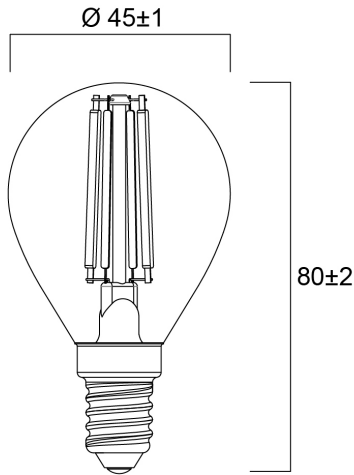

Product Overview

Product name	ToLEDo RT Ball V5 ST DIM 470LM 827 E14 SL
Technology	LED
Watt (Rated) (W)	4.5
Fixture rating	Open
E-number FI	4740941
Colour temperature (K)	2700
CRI (Ra)	80
Colour Variation Initial (SDCM)	6
Photobiological Risk Group	RG1
Wattage (W)	4.5
Product EAN number	5410288294926
Warranty	3 years

Technical drawings

Data table

GENERAL DATA

Product name	ToLEDo RT Ball V5 ST DIM 470LM 827 E14 SL
Technology	LED
Watt (Rated) (W)	4.5
Fixture rating	Open
Operating temperature range (°C)	-10°C...+45°C
Performance ambient temperature Tq (°C)	25
E-number FI	4740941
Warranty	3 years

LIFETIME DATA

Lifespan L70 B50	15000
Average life (Rated) (h)	15000

PHYSICAL DATA

Nominal Product Length (mm)	80
Nominal Product Diameter (mm)	45
Weight (kg)	0.045

PACKAGING

Single packaging type	Carton
Product EAN number	5410288294926
Packaging single width (cm)	5.0
Packaging single depth (cm)	5.0
DUN14 (outer)	15410288294923
Packaging outer length / height (cm)	15.8