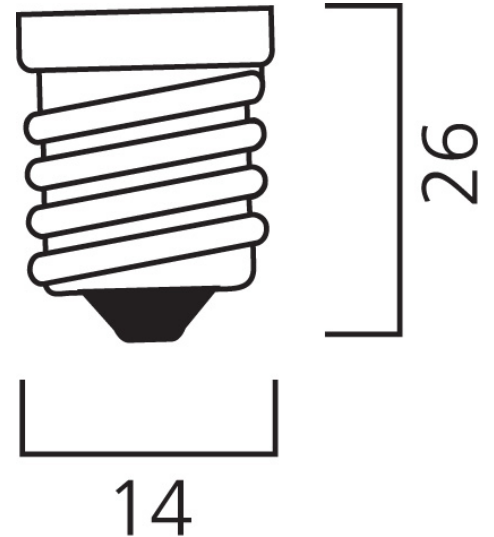

Product Overview

Product name	ToLEDo RT Ball V5 ST DIM 470LM 827 E14 SL
Technology	LED
Watt (Rated) (W)	4.5
Fixture rating	Open
E-number FI	4740941
Colour temperature (K)	2700
CRI (Ra)	80
Colour Variation Initial (SDCM)	6
Photobiological Risk Group	RG1
Wattage (W)	4.5
Product EAN number	5410288294926
Warranty	3 years

Technical drawings

Data table

GENERAL DATA

Product name	ToLEDo RT Ball V5 ST DIM 470LM 827 E14 SL
Technology	LED
Watt (Rated) (W)	4.5
Fixture rating	Open
Operating temperature range (°C)	-10°C...+45°C
Performance ambient temperature Tq (°C)	25
E-number FI	4740941
Warranty	3 years

LIFETIME DATA

Lifespan L70 B50	15000
Average life (Rated) (h)	15000

PHYSICAL DATA

Nominal Product Length (mm)	80
Nominal Product Diameter (mm)	45
Weight (kg)	0.045

PACKAGING

Single packaging type	Carton
Product EAN number	5410288294926
Packaging single width (cm)	5.0
Packaging single depth (cm)	5.0
DUN14 (outer)	15410288294923
Packaging outer length / height (cm)	15.8