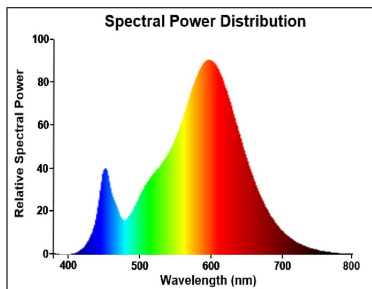

ToLEDo Retro Ball Dimmable

ToLEDo RT Ball V5 ST DIM 470LM 827 E14 SL

0029492

Packaging single length / height (cm)	9.5
Packaging single width (cm)	5.0
Packaging single depth (cm)	5.0
DUN14 (outer)	15410288294923
Units per outer package	6
Packaging outer length / height (cm)	15.8
Packaging outer width (cm)	10.7
Packaging outer depth (cm)	10.5

Safety data

Optimal operating condition (°C)	-10-45
Breakage cleaning instructions	Not applicable
Special purpose lamp	No
Dry applications use only	Yes
Suitable for household illumination	Yes
Safety message	Not Suitable for totally enclosed fixtures

PHOTOMETRY

TECHNICAL DRAWINGS