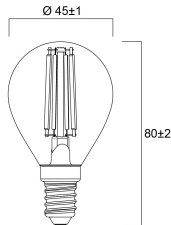

TECHNICAL DRAWINGS