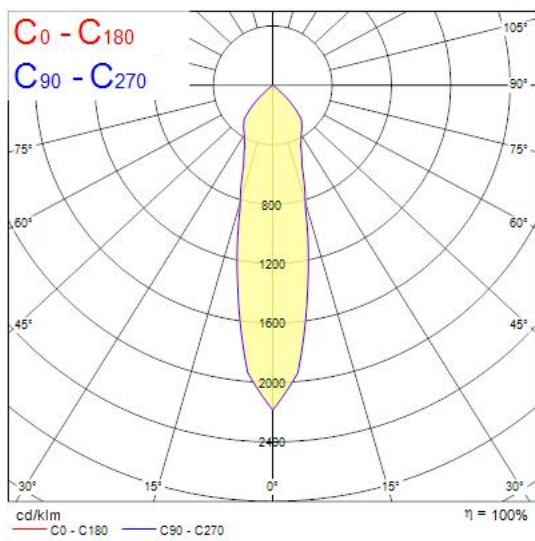

Concord

EXPOSPOT 90 TRIO HE RA90 3000K NB WHITE 2070059

Control gear type	Electronic ballast
Control gear mounting	Remote
Housing colour	White
IP rating	IP20
IK rating	IK02
Product EAN number	5025768700592
Warranty	5 years

Photometry