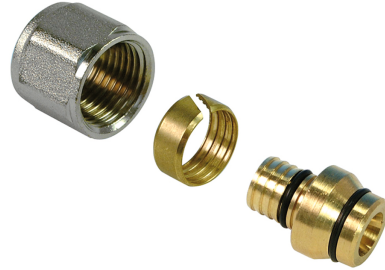

## 13-1615HA-2: Nut eurocone, ins.+jointing ring to compress 16x15 (yell brass)

### Commercial information

- Korte en directe aansluiting van messingknelkoppeling naar Henco buis
- Conische dichting in combinatie met O-ring zorgt voor 100% gegarandeerde verbinding
- KIWA keur

## Technical characteristics

Material connection 1	Brass	Bend radius	0 Millimetre
Material quality connection 1	CuZn40Pb2 (CW617N)	Outer pipe diameter connection 1	16 Millimetre
Surface protection connection 1	Untreated	Outer pipe diameter connection 2	15 Millimetre
Surface treatment connection 1	Untreated	Length	25 Millimetre
Material connection 2	Brass	Length of connection 1	12.7 Millimetre
Material quality connection 2	CuZn40Pb2 (CW617N)	Working length connection 1	12.7 Millimetre
Surface protection connection 2	Untreated	Length of connection 2	12.5 Millimetre
Surface treatment connection 2	Untreated	Working length connection 2	12.5 Millimetre
Shape	Straight	Wrench width	0 Millimetre
Reducing	✘	Wrench width union nut	0 Millimetre
Eccentric	✘	Medium temperature (continuous)	-10 70 Degrees celsius
System specific	✓	Max. operating pressure at 20 °C	10 Bar
Connection 1	Compression ring	Standard Dimension Ratio (SDR)	3
Connection 2	Euroconus (expired)		
Material sealing	Ethylene-propylene diene monomer rubber (EPDM)		
With buffer stud	✓		
High tensile strength	✘		
With thermal insulation	✘		
Ring stiffness class	Other		
With sealing rings/gaskets	✓		
Capped	✘		
With drain valve	✘		
With de-aerator	✘		
FM quality mark	✘		
LPCB quality mark	✘		
ULC quality mark	✘		
UL quality mark	✘		
DIN-CERTCO certificate	✘		
VdS quality mark	✘		
With approval for TÜV	✘		
DVGW quality mark for gas	✘		
DVGW quality mark for water	✘		
KIWA certified	✓		
Gastec QA mark	✘		
KOMO certified	✓		
Type approval according to BBR/EKS	✘		