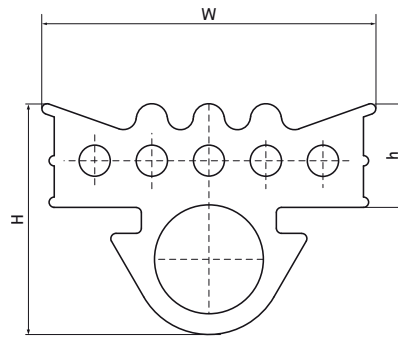

## Walraven Rubber Strip

(G4510)

noise insulation lining for rail

### Features & benefits

- noise insulating lining for rail
- also usable for threaded rod M6, M8 or M10
- suitable for rails 27x18, 30x15, 30x20, 30x30, 30x45, 38x40
- material: EPDM rubber, black
- building material class B2 according to DIN 4102-1 and class E according to EN 13501-1
- sound insulating lining according DIN 4109

| Product Number   | Total Height | Total Width | Total Length | Height | For Rail Type                            |
|------------------|--------------|-------------|--------------|--------|--|
| Reference letter | H            | W           | L            | h      |  |
| Unit description | mm           | mm          | mm           | mm     |  |
| 6568001          | 22           | 31.2        | 30,000       | 10     | 27x18, 30x15, 30x20, 30x30, 30x45, 38x40 |