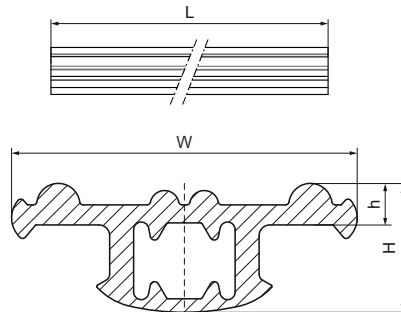

Walraven RapidStrut® Rubber Strip

(H3920)

noise insulation lining for Strut rail

Features & benefits

- push in strip
- noise insulating lining for rail
- also usable for threaded rod M6, M8 or M10
- material: EPDM rubber, black
- building material class B2 according to DIN 4102-1 and class E according to EN 13501-1
- sound insulating lining according DIN 4109

Product Number	Total Height	Total Width	Total Length	Height	For Rail Type
Reference letter	H	W	L	h	
Unit description	mm	mm	mm	mm	
6568041	18	49	30,000	5	41x21, 41x41, 41x51, 41x62, 41x82
6568042	18	49	50	5	41x21, 41x41, 41x51, 41x62, 41x82