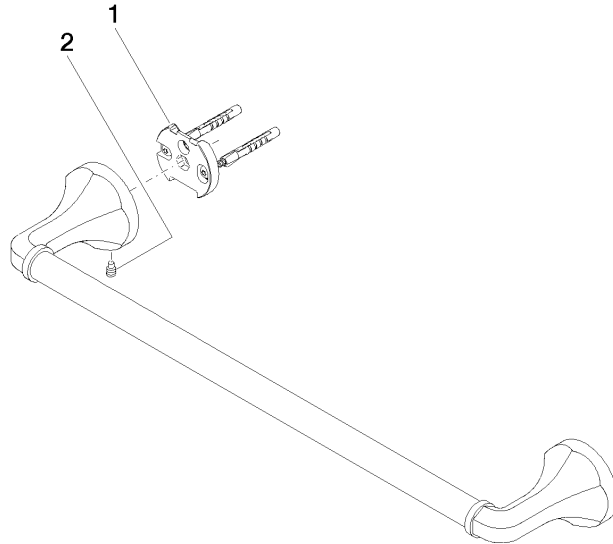

83 045 361 Product version from 7/3/2016

- gauge 450 mm
- width 510mm
- height 60 mm
- rosette Ø 60 mm
- 90mm projection

	Durabrass (23kt Gold)	83 045 361-09
	Chrome	83 045 361-00
	Brushed Platinum	83 045 361-06
	Platinum	83 045 361-08
	Brushed Durabrass (23kt Gold)	83 045 361-28
	Brushed Gold (PVD)	83 045 361-37
	Brushed Dark Brass (PVD)	83 045 361-39
	Brushed Bronze (PVD)	83 045 361-42
	Brushed Dark Platinum	83 045 361-99

Recommended miscellaneous

MADISON Mounting for towel bar/tumbler mounting on two sides - 12 358 970 90
 •for towel bar mounting plus towel bar mounting on back.

83 045 361 Product version from 7/3/2016

mm [inches]

Spare parts list

No.	Item Number	Name	Quantity used	Delivery time
2	04 31 11 140 00 90	Mounting Threaded pin M6 x 10 mm -	2.00	14
1	05 17 97 507 00 90	Attachment set 52 x 45 x 70 mm -	2.00	14