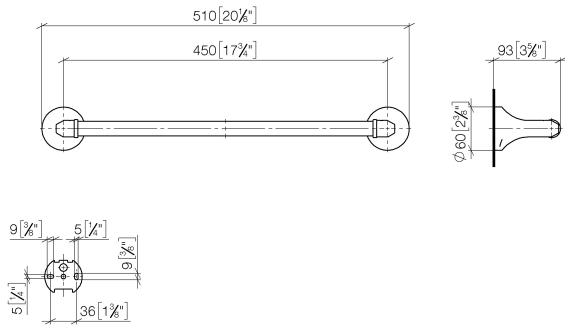

83 045 361 Product version from 7/3/2016

- gauge 450 mm
- width 510mm
- height 60 mm
- rosette Ø 60 mm
- 90mm projection

	Durabrass (23kt Gold)	83 045 361-09
	Chrome	83 045 361-00
	Brushed Platinum	83 045 361-06
	Platinum	83 045 361-08
	Brushed Durabrass (23kt Gold)	83 045 361-28
	Brushed Gold (PVD)	83 045 361-37
	Brushed Dark Brass (PVD)	83 045 361-39
	Brushed Bronze (PVD)	83 045 361-42
	Brushed Dark Platinum	83 045 361-99

Recommended miscellaneous

MADISON Mounting for towel bar/tumbler mounting on two sides - 12 358 970 90
 •for towel bar mounting plus towel bar mounting on back.

83 045 361 Product version from 7/3/2016

mm [inches]

Spare parts list

No.	Item Number	Name	Quantity used	Delivery time
2	04 31 11 140 00 90	Mounting Threaded pin M6 x 10 mm -	2.00	14
1	05 17 97 507 00 90	Attachment set 52 x 45 x 70 mm -	2.00	14