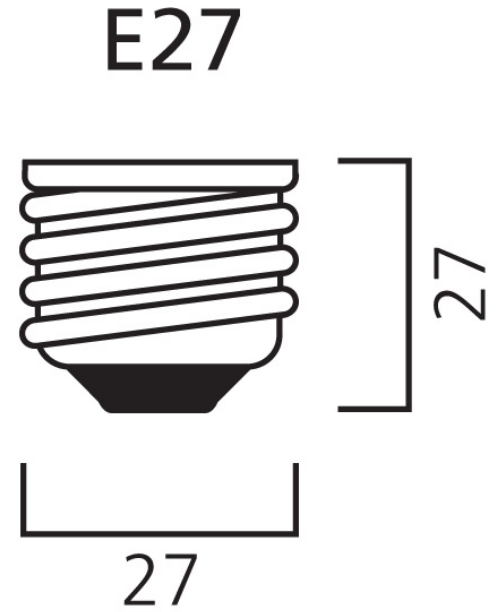

Product Overview

Product name	ToLEDo RT Ball V5 CL DIM 470LM 827 E27 SL
Technology	LED
Watt (Rated) (W)	4.5
Fixture rating	Open
E-number FI	4740940
Colour temperature (K)	2700
CRI (Ra)	80
Colour Variation Initial (SDCM)	6
Photobiological Risk Group	RG1
Wattage (W)	4.5
Product EAN number	5410288294919
Warranty	3 years

Technical drawings

Data table

GENERAL DATA

Product name	ToLEDo RT Ball V5 CL DIM 470LM 827 E27 SL
Technology	LED
Watt (Rated) (W)	4.5
Fixture rating	Open
Operating temperature range (°C)	-10°C...+45°C
Performance ambient temperature Tq (°C)	25
E-number FI	4740940
Warranty	3 years