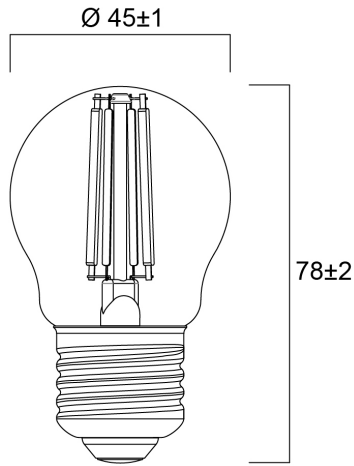

Product Overview

Product name	ToLEDo RT Ball V5 CL DIM 470LM 827 E27 SL
Technology	LED
Watt (Rated) (W)	4.5
Fixture rating	Open
E-number FI	4740940
Colour temperature (K)	2700
CRI (Ra)	80
Colour Variation Initial (SDCM)	6
Photobiological Risk Group	RG1
Wattage (W)	4.5
Product EAN number	5410288294919
Warranty	3 years

Technical drawings

Data table

GENERAL DATA

Product name	ToLEDo RT Ball V5 CL DIM 470LM 827 E27 SL
Technology	LED
Watt (Rated) (W)	4.5
Fixture rating	Open
Operating temperature range (°C)	-10°C...+45°C
Performance ambient temperature Tq (°C)	25
E-number FI	4740940
Warranty	3 years

LIFETIME DATA

Lifespan L70 B50	15000
Average life (Rated) (h)	15000

PHYSICAL DATA

Nominal Product Length (mm)	78
Nominal Product Diameter (mm)	45
Weight (kg)	0.045

PACKAGING

Single packaging type	Carton
Product EAN number	5410288294919
Packaging single width (cm)	5.0
Packaging single depth (cm)	5.0
DUN14 (outer)	15410288294916
Packaging outer length / height (cm)	15.8