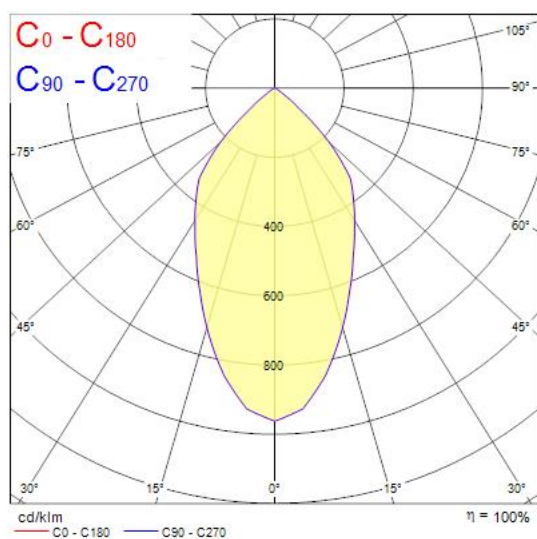

Concord

EXPOSPOT 90 DUO HE RA90 4000K WB WHITE 2070058

Control gear mounting	Remote
Housing colour	White
IP rating	IP20
IK rating	IK02
Product EAN number	5025768700585
Warranty	5 years

Photometry