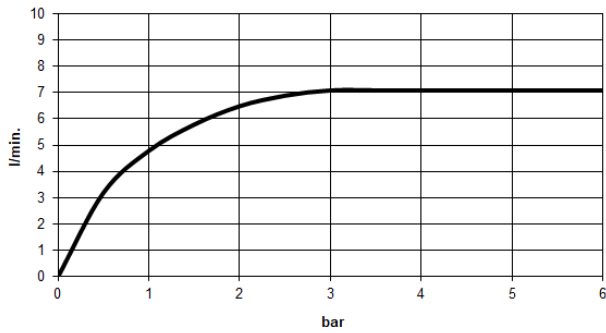

36 712 892 Product version from 4/1/2024

- 190mm projection
- fixed spout
- circular, air-enriched flow
- hole diameter valve 35 mm
- hole diameter spout 35 mm
- rosette Ø 55 mm
- max. flow 7 l/min
- lead-free
- WRAS
- This product can help a building meet the requirements of Green Building Rating Systems, e.g. LEED®, BREEAM®, DGNB

## Required miscellaneous

- Concealed wall-mounted mixer centred spout -** 35 700 970 90
- min. recess depth 85 mm
  - max. recess depth 145 mm

36 712 892 Product version from 4/1/2024

mm [inches]

Flow rate chart