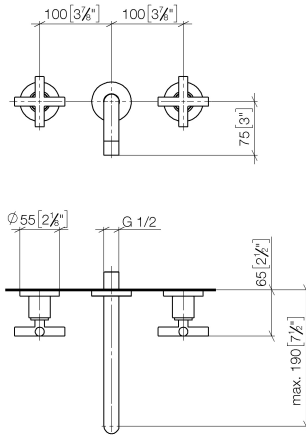

36 712 892 Product version from 4/1/2024

- 190mm projection
- fixed spout
- circular, air-enriched flow
- hole diameter valve 35 mm
- hole diameter spout 35 mm
- rosette Ø 55 mm
- max. flow 7 l/min
- lead-free
- WRAS
- This product can help a building meet the requirements of Green Building Rating Systems, e.g. LEED®, BREEAM®, DGNB

## Required miscellaneous

- Concealed wall-mounted mixer variable positioning -** 35 720 970 90
- min. recess depth 85 mm
  - max. recess depth 145 mm

## Required miscellaneous

- Concealed wall-mounted mixer centred spout -** 35 700 970 90
- min. recess depth 85 mm
  - max. recess depth 145 mm

36 712 892 Product version from 4/1/2024

mm [inches]

Flow rate chart

### Spare parts list

No.	Item Number	Name	Quantity used	Delivery time
7	90 23 01 019 00-33	Aerator M18x1-IG 7,0 l/min. - Matte Black	1.00	40
2	36 310 892-33	TARA Wall valve - Matte Black	2.00	-
Spare part can no longer be ordered, please order the replacement item				
6	04 28 22 090 10-33	Spout 190 mm - Matte Black	1.00	40
1	90 90 03 157 00 90	Head part clockwise closing 1/2" -	2.00	14
4	90 14 10 026 00 90	O-Ring 20,5 x 3,5 mm -	1.00	14
3	09 24 03 081 10 90	Extension 1/2" x 50 mm -	1.00	14
5	09 27 22 503-33	Rosette DB logo Ø 55 x Ø 22 x 9 mm - Matte Black	1.00	40