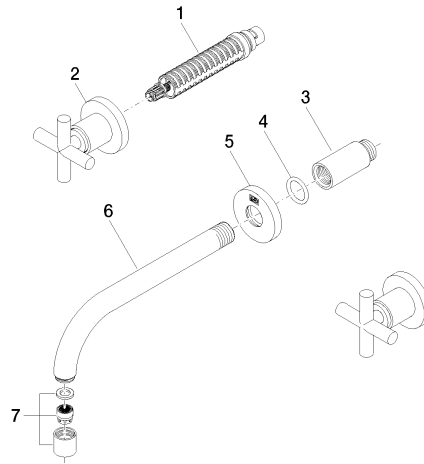

36 712 892 Product version from 4/1/2024

- 190mm projection
- fixed spout
- circular, air-enriched flow
- hole diameter valve 35 mm
- hole diameter spout 35 mm
- rosette Ø 55 mm
- max. flow 7 l/min
- lead-free
- WRAS
- This product can help a building meet the requirements of Green Building Rating Systems, e.g. LEED®, BREEAM®, DGNB

## Required miscellaneous

- Concealed wall-mounted mixer centred spout -** 35 700 970 90
- min. recess depth 85 mm
  - max. recess depth 145 mm

36 712 892 Product version from 4/1/2024

mm [inches]

Flow rate chart

## TARA Wall-mounted basin mixer without pop-up waste - Matte Black

TARA

36 712 892 Product version from 4/1/2024

### Spare parts list

No.	Item Number	Name	Quantity used	Delivery time
7	90 23 01 019 00-33	Aerator M18x1-IG 7,0 l/min. - Matte Black	1.00	40
2	36 310 892-33	TARA Wall valve - Matte Black	2.00	-
Spare part can no longer be ordered, please order the replacement item				
6	04 28 22 090 10-33	Spout 190 mm - Matte Black	1.00	40
1	90 90 03 157 00 90	Head part clockwise closing 1/2" -	2.00	14
4	90 14 10 026 00 90	O-Ring 20,5 x 3,5 mm -	1.00	14
3	09 24 03 081 10 90	Extension 1/2" x 50 mm -	1.00	14
5	09 27 22 503-33	Rosette DB logo Ø 55 x Ø 22 x 9 mm - Matte Black	1.00	40