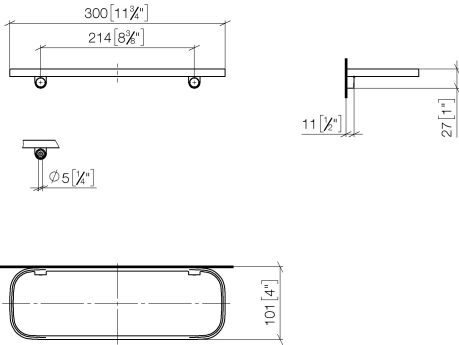

83 482 970 Product version from 10/1/2023

- width 300mm
- height 26 mm
- 100mm projection
- without grid element

	Brushed Platinum	83 482 970-06
	Chrome	83 482 970-00
	Platinum	83 482 970-08
	Dark Chrome	83 482 970-19
	Light Gold (PVD)	83 482 970-26
	Brushed Light Gold (PVD)	83 482 970-27
	Brushed Durabrass (23kt Gold)	83 482 970-28
	Matte Black	83 482 970-33
	Brushed Gold (PVD)	83 482 970-37
	Brushed Dark Brass (PVD)	83 482 970-39
	Brushed Bronze (PVD)	83 482 970-42
	Brushed Dark Bronze (PVD)	83 482 970-43
	Brushed Champagne (22kt Gold)	83 482 970-46
	Champagne (22kt Gold)	83 482 970-47
	Brushed Chrome	83 482 970-93
	Brushed Dark Platinum	83 482 970-99

Required miscellaneous

Grid element - Taupe	82 482 970-53
•plastic grid elements	

83 482 970 Product version from 10/1/2023

mm [inches]

83 482 970 Product version from 10/1/2023

Parts for other finishes can be found here: [Chrome](#)

Spare parts list

No.	Item Number	Name	Quantity used	Delivery time
3	08 17 97 578-06	Holder for soap tray 300 x 26,5 x 101 mm - Brushed Platinum	1.00	20
2	05 30 31 002 00 90	Mounting Bolt Round head 4,5 x 40 mm -	1.00	14
1	90 30 30 520 00-06	Cover for screw Mirror screw Ø 12 x 8 mm - Brushed Platinum	1.00	20