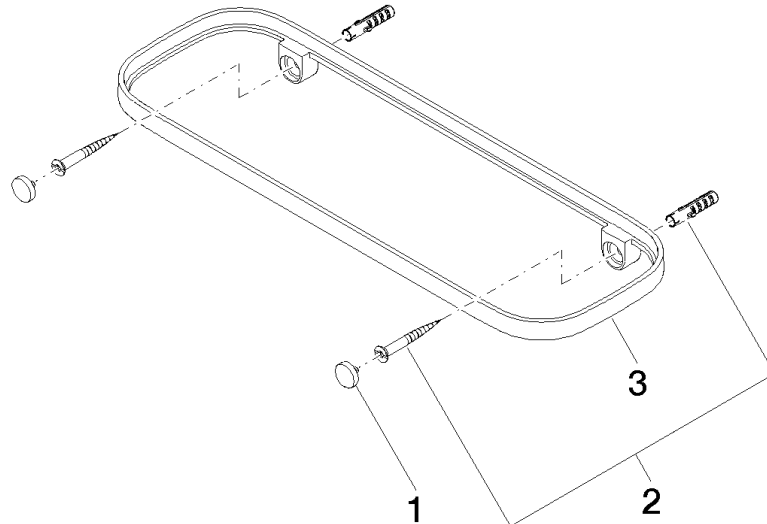

83 482 970 Product version from 10/1/2023

- width 300mm
- height 26 mm
- 100mm projection
- without grid element

	Brushed Platinum	83 482 970-06
	Chrome	83 482 970-00
	Platinum	83 482 970-08
	Dark Chrome	83 482 970-19
	Light Gold (PVD)	83 482 970-26
	Brushed Light Gold (PVD)	83 482 970-27
	Brushed Durabrass (23kt Gold)	83 482 970-28
	Matte Black	83 482 970-33
	Brushed Gold (PVD)	83 482 970-37
	Brushed Dark Brass (PVD)	83 482 970-39
	Brushed Bronze (PVD)	83 482 970-42
	Brushed Dark Bronze (PVD)	83 482 970-43
	Brushed Champagne (22kt Gold)	83 482 970-46
	Champagne (22kt Gold)	83 482 970-47
	Brushed Chrome	83 482 970-93
	Brushed Dark Platinum	83 482 970-99

Required miscellaneous

Grid element - Taupe	82 482 970-53
•plastic grid elements	

83 482 970 Product version from 10/1/2023

mm [inches]

83 482 970 Product version from 10/1/2023

Parts for other finishes can be found here: [Chrome](#)

Spare parts list

No.	Item Number	Name	Quantity used	Delivery time
3	08 17 97 578-06	Holder for soap tray 300 x 26,5 x 101 mm - Brushed Platinum	1.00	20
2	05 30 31 002 00 90	Mounting Bolt Round head 4,5 x 40 mm -	1.00	14
1	90 30 30 520 00-06	Cover for screw Mirror screw Ø 12 x 8 mm - Brushed Platinum	1.00	20