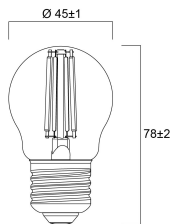

TECHNICAL DRAWINGS