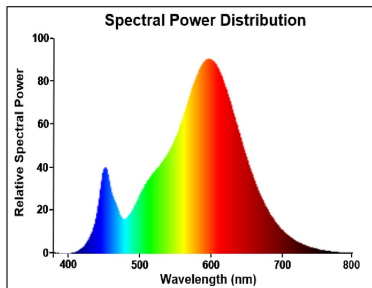

ToLEDo Retro Ball Dimmable

ToLEDo RT Ball V5 CL DIM 470LM 827 E27 SL

0029491

Packaging single width (cm)	5.0
Packaging single depth (cm)	5.0
DUN14 (outer)	15410288294916
Units per outer package	6
Packaging outer length / height (cm)	15.8
Packaging outer width (cm)	10.7
Packaging outer depth (cm)	10.5

Safety data

Optimal operating condition (°C)	-10-45
Breakage cleaning instructions	Not applicable
Special purpose lamp	No
Dry applications use only	Yes
Suitable for household illumination	Yes
Safety message	Not Suitable for totally enclosed fixtures

PHOTOMETRY

TECHNICAL DRAWINGS