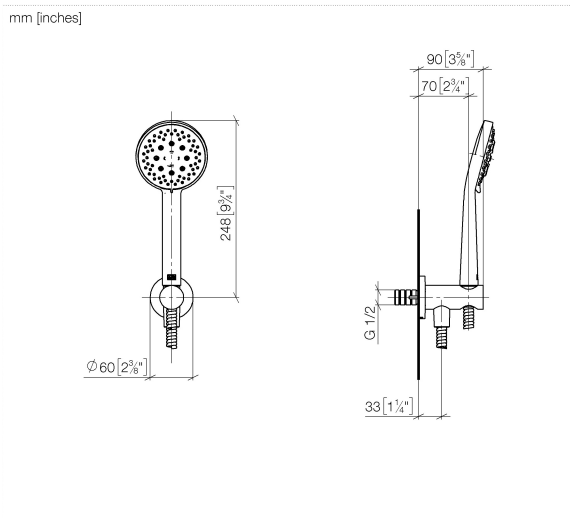

Hand shower set with integrated shower holder - Brushed Dark Bronze (PVD) SERIES SPECIFIC

27 813 660 Product version from 9/1/2025

- spray head Ø 100mm
- Three or five settings: PURIFY RAIN, COMPACT SOFT FLOW, COMPACT AQUAPRESSURE FLOW, max. flow rate 15 l/min (at 3 bar)
- Function from: 6.8 l/min
- inherently safe from back flow
- with anti-scale system
- metal shower hose 1250mm with integrated anti-twist protection

technical data:

- rosette Ø 60 mm
- 1/2" connection

Notes:

	Brushed Dark Bronze (PVD)	27 813 660-43
	Chrome	27 813 660-00
	Brushed Platinum	27 813 660-06
	Platinum	27 813 660-08
	Dark Chrome	27 813 660-19
	Light Gold (PVD)	27 813 660-26
	Brushed Light Gold (PVD)	27 813 660-27
	Brushed Durabronze (23kt Gold)	27 813 660-28
	Matte Black	27 813 660-33
	Brushed Gold (PVD)	27 813 660-37
	Brushed Dark Brass (PVD)	27 813 660-39
	Brushed Bronze (PVD)	27 813 660-42
	Brushed Champagne (22kt Gold)	27 813 660-46
	Champagne (22kt Gold)	27 813 660-47
	Brushed Chrome	27 813 660-93
	Brushed Dark Platinum	27 813 660-99

Recommended miscellaneous

- Concealed wall elbow -** 35 085 970 90
- min. recess depth 90 mm
 - max. recess depth 163 mm

27 813 660 Product version from 9/1/2025

Flow rate chart

Codes & Standards

EN 1717

Hand shower set with integrated shower holder - Brushed Dark Bronze (PVD) SERIES SPECIFIC