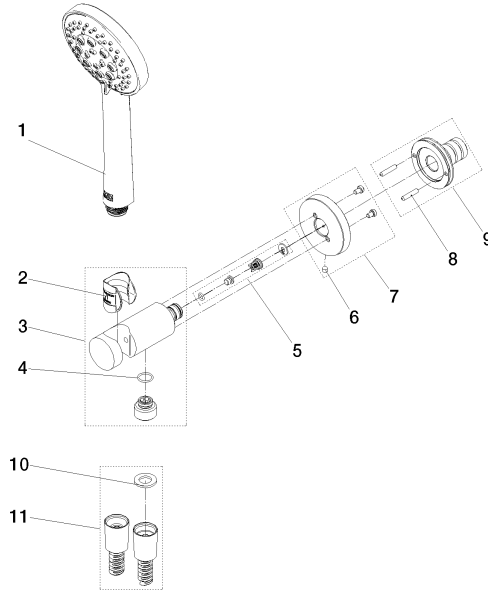

Hand shower set with integrated shower holder - Brushed Dark Bronze (PVD) SERIES SPECIFIC

27 813 660 Product version from 9/1/2025

- spray head Ø 100mm
- Three or five settings: PURIFY RAIN, COMPACT SOFT FLOW, COMPACT AQUAPRESSURE FLOW, max. flow rate 15 l/min (at 3 bar)
- Function from: 6.8 l/min
- inherently safe from back flow
- with anti-scale system
- metal shower hose 1250mm with integrated anti-twist protection

Recommended miscellaneous

- Concealed wall elbow -** 35 085 970 90
- min. recess depth 90 mm
 - max. recess depth 163 mm

27 813 660 Product version from 9/1/2025

Flow rate chart

Codes & Standards

EN 1717

Hand shower set with integrated shower holder - Brushed Dark Bronze (PVD) SERIES SPECIFIC

27 813 660 Product version from 9/1/2025

Certificates and sustainability

Belgaqua_25-344-2

Spare parts list

No.	Item Number	Name	Quantity used	Delivery time
3	90 11 03 137 00-43	connection	1.00	-
Spare part can no longer be ordered, please order the replacement item				
7	90 27 66 029 00-43	rosette	1.00	-
Spare part can no longer be ordered, please order the replacement item				
1	90 12 11 173 00-43	shower	1.00	-
Spare part can no longer be ordered, please order the replacement item				
2	09 18 40 216 90	Sleeve 29 x 32 x 29 mm -	1.00	14
8	90 24 03 325 00 90	nipple	1.00	14
6	90 31 11 112 00 90	Mounting Threaded pin M5 x 6 mm -	1.00	14
10	90 14 20 026 00 90	Washer 14 x 8 x 2 mm Centellen WS 3820 -	1.00	14
5	90 23 01 131 00 90	Back-flow preventer -	1.00	14
11	90 30 02 008 00-43	hose	1.00	-
Spare part can no longer be ordered, please order the replacement item				
9	04 31 11 115 00 90	bag with threaded pin M4 x 20 mm -	1.00	14
4	09 14 10 213 90	O-Ring EPDM 70 12,0 x 1,5 mm -	1.00	14