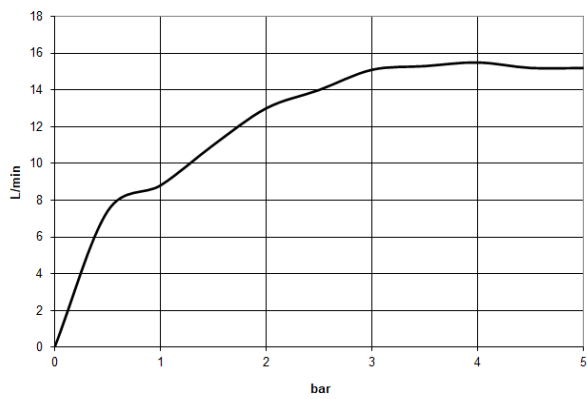

Hand shower set with integrated shower holder - Brushed Dark Bronze (PVD) SERIES SPECIFIC

27 813 660 Product version from 9/1/2025

- spray head Ø 100mm
- Three or five settings: PURIFY RAIN, COMPACT SOFT FLOW, COMPACT AQUAPRESSURE FLOW, max. flow rate 15 l/min (at 3 bar)
- Function from: 6.8 l/min
- inherently safe from back flow
- with anti-scale system
- metal shower hose 1250mm with integrated anti-twist protection

technical data:

- rosette Ø 60 mm
- 1/2" connection

Notes:

	Brushed Dark Bronze (PVD)	27 813 660-43
	Chrome	27 813 660-00
	Brushed Platinum	27 813 660-06
	Platinum	27 813 660-08
	Dark Chrome	27 813 660-19
	Light Gold (PVD)	27 813 660-26
	Brushed Light Gold (PVD)	27 813 660-27
	Brushed Durabronze (23kt Gold)	27 813 660-28
	Matte Black	27 813 660-33
	Brushed Gold (PVD)	27 813 660-37
	Brushed Dark Brass (PVD)	27 813 660-39
	Brushed Bronze (PVD)	27 813 660-42
	Brushed Champagne (22kt Gold)	27 813 660-46
	Champagne (22kt Gold)	27 813 660-47
	Brushed Chrome	27 813 660-93
	Brushed Dark Platinum	27 813 660-99

Recommended miscellaneous

- Concealed wall elbow -** 35 085 970 90
- min. recess depth 90 mm
 - max. recess depth 163 mm

27 813 660 Product version from 9/1/2025

Flow rate chart

Codes & Standards

EN 1717

Hand shower set with integrated shower holder - Brushed Dark Bronze (PVD) SERIES SPECIFIC