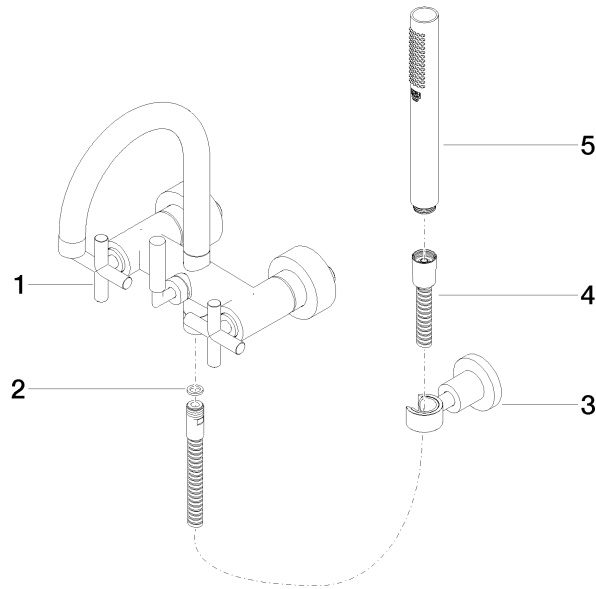

25 133 892 Product version up to 5/27/2021

- spout: circular, air-enriched flow
- max. flow 22 l/min at 3 bar flow pressure
- Hand shower: COMPACT RAIN, max. flow rate 6.8 l/min (at 3 bar)
- complete hand shower set with anti-scale system
- 240mm projection
- rotary diverter for bath/shower
- slide-on rosettes Ø 65 mm
- rosette for shower holder Ø 50mm
- 1/2" connection
- gauge 150 mm - 15 mm
- metal shower hose 1250mm with integrated anti-twist protection
- WRAS

## TARA Bath mixer for wall mounting with hand shower set - Matte Black

TARA

25 133 892 Product version up to 5/27/2021

### Spare parts list

No.	Item Number	Name	Quantity used	Delivery time
3	28 050 892-33	TARA Wall bracket - Matte Black	1.00	20
2	90 14 20 026 00 90	Washer 14 x 8 x 2 mm Centellen WS 3820 -	1.00	14
1	25 100 892-33	TARA Bath mixer for wall mounting - Matte Black	1.00	-
Spare part can no longer be ordered, please order the replacement item				
4	90 30 02 072 00-33	Metal shower hose 1/2" x 3/8" x 1250 mm - Matte Black	1.00	40
5	90 12 11 140 41-33	Bar-type hand shower 6,8 l/min - Matte Black	1.00	-
Spare part can no longer be ordered, please order the replacement item				