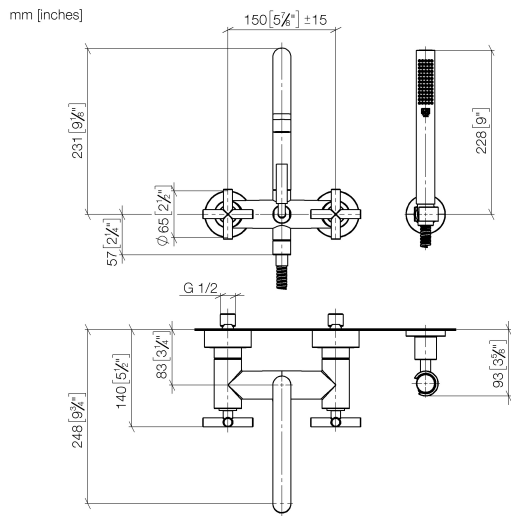

25 133 892 Product version up to 5/27/2021

- spout: circular, air-enriched flow
- max. flow 22 l/min at 3 bar flow pressure
- Hand shower: COMPACT RAIN, max. flow rate 6.8 l/min (at 3 bar)
- complete hand shower set with anti-scale system
- 240mm projection
- rotary diverter for bath/shower
- slide-on rosettes Ø 65 mm
- rosette for shower holder Ø 50mm
- 1/2" connection
- gauge 150 mm - 15 mm
- metal shower hose 1250mm with integrated anti-twist protection
- WRAS

Intrinsic protection against back flow.

Stand pipes combination possible on request (special production).

	Matte Black	25 133 892-33
	Chrome	25 133 892-00
	Brushed Platinum	25 133 892-06
	Platinum	25 133 892-08
	Dark Chrome	25 133 892-19
	Brushed Durabronze (23kt Gold)	25 133 892-28
	Brushed Dark Brass (PVD)	25 133 892-39
	Brushed Bronze (PVD)	25 133 892-42
	Brushed Dark Bronze (PVD)	25 133 892-43
	Brushed Champagne (22kt Gold)	25 133 892-46
	Champagne (22kt Gold)	25 133 892-47
	Brushed Chrome	25 133 892-93
	Brushed Dark Platinum	25 133 892-99

25 133 892 Product version up to 5/27/2021

**Flow rate chart**

**Codes & Standards**

DIN 4109

EN 1717

ISO 3822

Scottish Water  
Byelaws

UK Water Supply  
Regulations

### Spare parts list

No.	Item Number	Name	Quantity used	Delivery time
3	28 050 892-33	TARA Wall bracket - Matte Black	1.00	20
2	90 14 20 026 00 90	Washer 14 x 8 x 2 mm Centellen WS 3820 -	1.00	14
1	25 100 892-33	TARA Bath mixer for wall mounting - Matte Black	1.00	-
Spare part can no longer be ordered, please order the replacement item				
4	90 30 02 072 00-33	Metal shower hose 1/2" x 3/8" x 1250 mm - Matte Black	1.00	40
5	90 12 11 140 41-33	Bar-type hand shower 6,8 l/min - Matte Black	1.00	-
Spare part can no longer be ordered, please order the replacement item				