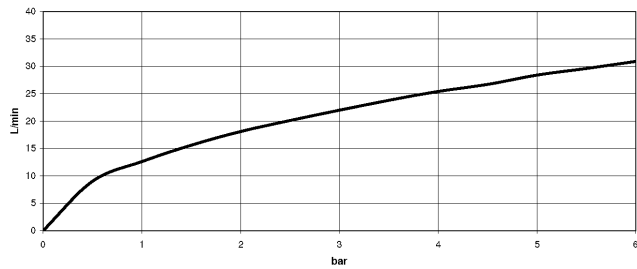

25 133 892 Product version up to 5/27/2021

- spout: circular, air-enriched flow
- max. flow 22 l/min at 3 bar flow pressure
- Hand shower: COMPACT RAIN, max. flow rate 6.8 l/min (at 3 bar)
- complete hand shower set with anti-scale system
- 240mm projection
- rotary diverter for bath/shower
- slide-on rosettes Ø 65 mm
- rosette for shower holder Ø 50mm
- 1/2" connection
- gauge 150 mm - 15 mm
- metal shower hose 1250mm with integrated anti-twist protection
- WRAS

25 133 892 Product version up to 5/27/2021

**Flow rate chart**

**Codes & Standards**

DIN 4109

EN 1717

ISO 3822

Scottish Water  
Byelaws

UK Water Supply  
Regulations