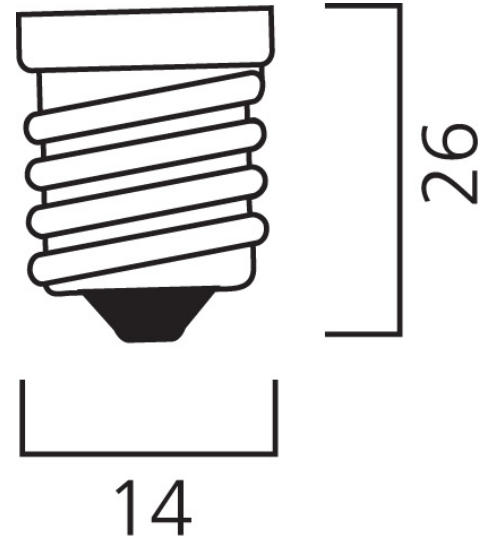

Product Overview

Product name	ToLEDo RT Ball V5 CL DIM 470LM 827 E14 SL
Technology	LED
Watt (Rated) (W)	4.5
Fixture rating	Open
E-number FI	4740939
Colour temperature (K)	2700
CRI (Ra)	80
Colour Variation Initial (SDCM)	6
Photobiological Risk Group	RG1
Wattage (W)	4.5
Product EAN number	5410288294902
Warranty	3 years

Technical drawings

Data table

GENERAL DATA

Product name	ToLEDo RT Ball V5 CL DIM 470LM 827 E14 SL
Technology	LED
Watt (Rated) (W)	4.5
Fixture rating	Open
Operating temperature range (°C)	-10°C...+45°C
Performance ambient temperature Tq (°C)	25
E-number FI	4740939
Warranty	3 years

LIFETIME DATA

Lifespan L70 B50	15000
Average life (Rated) (h)	15000

PHYSICAL DATA

Nominal Product Length (mm)	80
Nominal Product Diameter (mm)	45
Weight (kg)	0.045

PACKAGING

Single packaging type	Carton
Product EAN number	5410288294902
Packaging single width (cm)	5.0
Packaging single depth (cm)	5.0
DUN14 (outer)	15410288294909
Packaging outer length / height (cm)	15.8