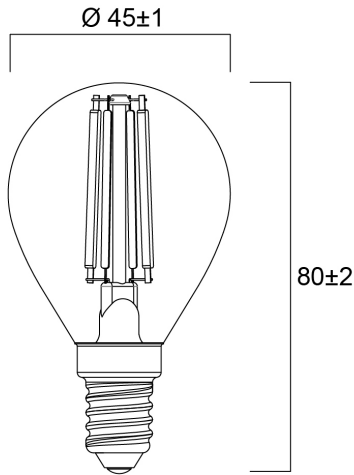

Product Overview

Product name	ToLEDo RT Ball V5 CL DIM 470LM 827 E14 SL
Technology	LED
Watt (Rated) (W)	4.5
Fixture rating	Open
E-number FI	4740939
Colour temperature (K)	2700
CRI (Ra)	80
Colour Variation Initial (SDCM)	6
Photobiological Risk Group	RG1
Wattage (W)	4.5
Product EAN number	5410288294902
Warranty	3 years

Technical drawings

Data table

GENERAL DATA

Product name	ToLEDo RT Ball V5 CL DIM 470LM 827 E14 SL
Technology	LED
Watt (Rated) (W)	4.5
Fixture rating	Open
Operating temperature range (°C)	-10°C...+45°C
Performance ambient temperature Tq (°C)	25
E-number FI	4740939
Warranty	3 years

LIFETIME DATA

Lifespan L70 B50	15000
Average life (Rated) (h)	15000

PHYSICAL DATA

Nominal Product Length (mm)	80
Nominal Product Diameter (mm)	45
Weight (kg)	0.045

PACKAGING

Single packaging type	Carton
Product EAN number	5410288294902
Packaging single width (cm)	5.0
Packaging single depth (cm)	5.0
DUN14 (outer)	15410288294909
Packaging outer length / height (cm)	15.8