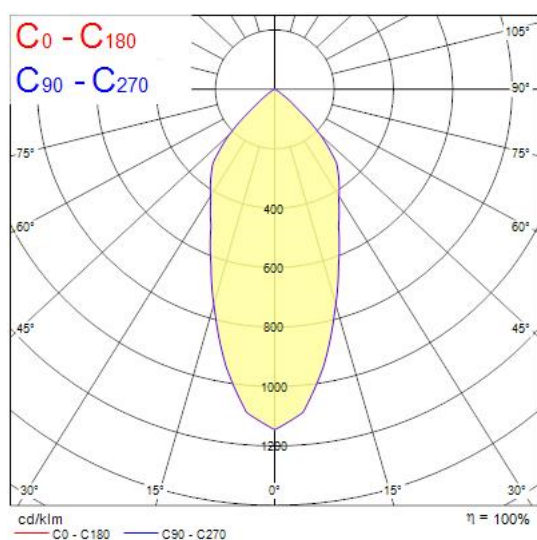

Concord

EXPOSPOT 90 DUO HE RA90 4000K MB WHITE 2070057

Control gear type	Electronic ballast
Control gear mounting	Remote
Housing colour	White
IP rating	IP20
IK rating	IK02
Product EAN number	5025768700578
Warranty	5 years

Photometry