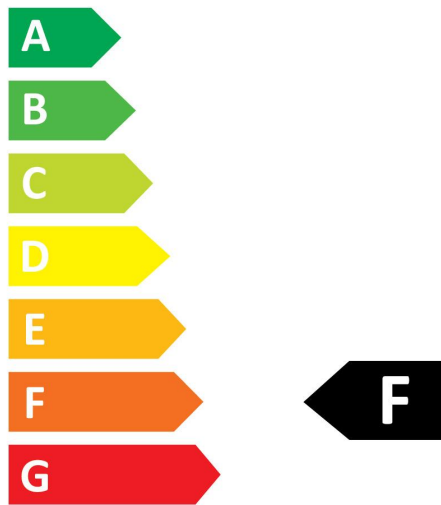

Optical data

Luminous flux (lm)	470
Luminous flux (Rated) (lm)	470
Colour temperature (K)	2700
Light colour	Homelight
CRI (Ra)	80
Colour Variation Initial (SDCM)	SDCM6
Photobiological Risk Group	RG1
Lumen maintenance at end of nominal life (%)	70

PHOTOMETRY

TECHNICAL DRAWINGS

SYLVANIA

ToLEDo Retro Ball Dimmable

ToLEDo RT Ball V5 CL DIM 470LM 827 E14 SL
0029490

SYLVANIA

0029490

5
kWh/1000h