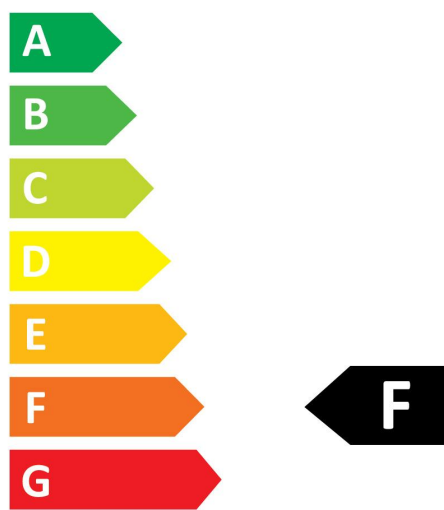

Optical data

Luminous flux (lm)	470
Luminous flux (Rated) (lm)	470
Colour temperature (K)	2700
Light colour	Homelight
CRI (Ra)	80
Colour Variation Initial (SDCM)	SDCM6
Photobiological Risk Group	RG1
Lumen maintenance at end of nominal life (%)	70

2019/2015

SYLVANIA

ToLEDo Retro Ball Dimmable

ToLEDo RT Ball V5 CL DIM 470LM 827 E14 SL

0029490

0029490

5
kWh/1000h

2019/2015