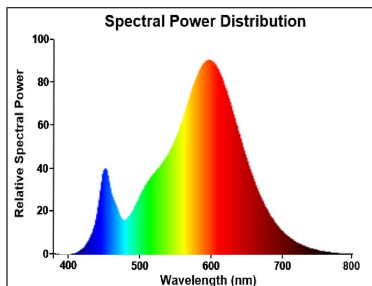

ToLEDo Retro Ball Dimmable

ToLEDo RT Ball V5 CL DIM 470LM 827 E14 SL

0029490

Packaging single length / height (cm)	9.5
Packaging single width (cm)	5.0
Packaging single depth (cm)	5.0
DUN14 (outer)	15410288294909
Units per outer package	6
Packaging outer length / height (cm)	15.8
Packaging outer width (cm)	10.7
Packaging outer depth (cm)	10.5

Safety data

Optimal operating condition (°C)	-10-45
Breakage cleaning instructions	Not applicable
Special purpose lamp	No
Dry applications use only	Yes
Suitable for household illumination	Yes
Safety message	Not Suitable for totally enclosed fixtures

PHOTOMETRY

TECHNICAL DRAWINGS