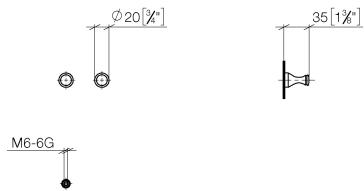

83 250 970 Product version from 4/1/2025

- 1 pair
- 35mm projection

	Durabronz (23kt Gold)	83 250 970-09
	Chrome	83 250 970-00
	Brushed Platinum	83 250 970-06
	Platinum	83 250 970-08
	Brushed Durabronz (23kt Gold)	83 250 970-28
	Brushed Gold (PVD)	83 250 970-37
	Brushed Dark Brass (PVD)	83 250 970-39
	Brushed Bronze (PVD)	83 250 970-42
	Brushed Dark Platinum	83 250 970-99

83 250 970 Product version from 4/1/2025

mm [inches]

83 250 970 Product version from 4/1/2025

Parts for other finishes can be found here: Chrome

Spare parts list

No.	Item Number	Name	Quantity used	Delivery time
1	08 18 60 501-09	Hooks 20 x 20 x 35 mm - Durabronz (23kt Gold)	2.00	-
Spare part can no longer be ordered, please order the replacement item				
2	05 24 04 506 00 90	Mounting for hook -	2.00	14