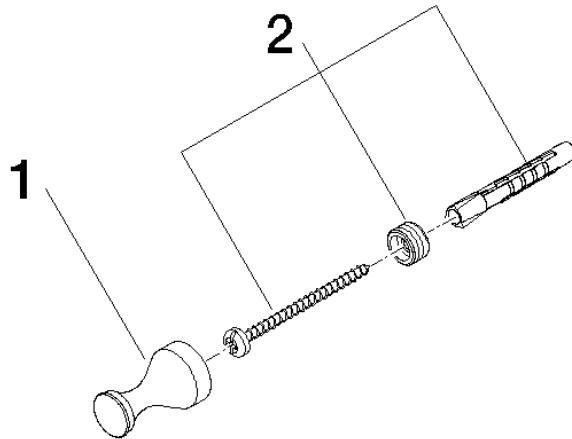

83 250 970 Product version from 4/1/2025

- 1 pair
- 35mm projection

	Durabronz (23kt Gold)	83 250 970-09
	Chrome	83 250 970-00
	Brushed Platinum	83 250 970-06
	Platinum	83 250 970-08
	Brushed Durabronz (23kt Gold)	83 250 970-28
	Brushed Gold (PVD)	83 250 970-37
	Brushed Dark Brass (PVD)	83 250 970-39
	Brushed Bronze (PVD)	83 250 970-42
	Brushed Dark Platinum	83 250 970-99

83 250 970 Product version from 4/1/2025

mm [inches]

83 250 970 Product version from 4/1/2025

Parts for other finishes can be found here: Chrome

Spare parts list

No.	Item Number	Name	Quantity used	Delivery time
1	08 18 60 501-09	Hooks 20 x 20 x 35 mm - Durabronz (23kt Gold)	2.00	-
Spare part can no longer be ordered, please order the replacement item				
2	05 24 04 506 00 90	Mounting for hook -	2.00	14