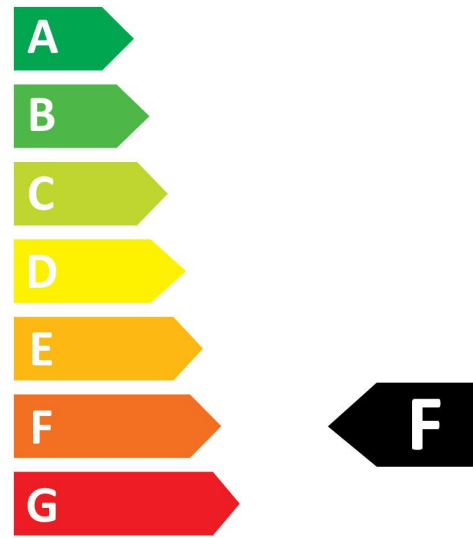

Product Overview

Product name	ToLEDo RT Candle V5 GL 225LM 825 E14 SL
Technology	LED
Watt (Rated) (W)	2.5
Cap/Base	E14
Fixture rating	Open
E-number FI	4740938
Colour temperature (K)	2500
CRI (Ra)	80
Colour Variation Initial (SDCM)	6
Photobiological Risk Group	RG1
Wattage (W)	2.5
Product EAN number	5410288294889
Warranty	3 years

OPTICAL DATA

Luminous flux (Rated) (lm)	225
----------------------------	-----

ToLEDo RT Candle V5 GL 225LM 825 E14 SL 0029488

Colour temperature (K)	2500
CRI (Ra)	80
Colour Variation Initial (SDCM)	6
Photobiological Risk Group	RG1
Lumen maintenance at end of nominal life (%)	70

ELECTRICAL DATA

Wattage (W)	2.5
Equivalent watt (W)	23
Primary Supply/Product voltage - min (V)	220
Control gear required	No
Inrush Current (A)	5.9
Inrush Duration (μ s)	180
Lamp Energy Label (class)	F
Nominal Frequency (Hz)	50/60Hz

Energy label

0029488

3
kWh/1000h

2019/2015

0029488

3
kWh/1000h

2019/2015

Light your world