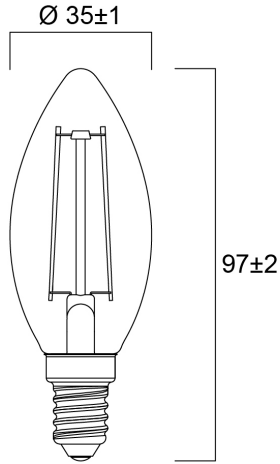

Product Overview

Product name	ToLEDo RT Candle V5 GL 225LM 825 E14 SL
Technology	LED
Watt (Rated) (W)	2.5
Cap/Base	E14
Fixture rating	Open
E-number FI	4740938
Colour temperature (K)	2500
CRI (Ra)	80
Colour Variation Initial (SDCM)	6
Photobiological Risk Group	RG1
Wattage (W)	2.5
Product EAN number	5410288294889
Warranty	3 years

Technical drawings

Data table

GENERAL DATA

Product name	ToLEDo RT Candle V5 GL 225LM 825 E14 SL
Technology	LED
Watt (Rated) (W)	2.5
Cap/Base	E14
Fixture rating	Open
Operating temperature range (°C)	-20°C...+40°C
Performance ambient temperature Tq (°C)	25
E-number FI	4740938
Warranty	3 years

LIFETIME DATA

Lifespan L70 B50	15000
Average life (Rated) (h)	15000

PHYSICAL DATA

Nominal Product Length (mm)	97
Nominal Product Diameter (mm)	35
Weight (kg)	0.021

PACKAGING

Single packaging type	Carton
Product EAN number	5410288294889
Packaging single width (cm)	4.5
Packaging single depth (cm)	4.5
DUN14 (outer)	15410288294886
Packaging outer length / height (cm)	14.3