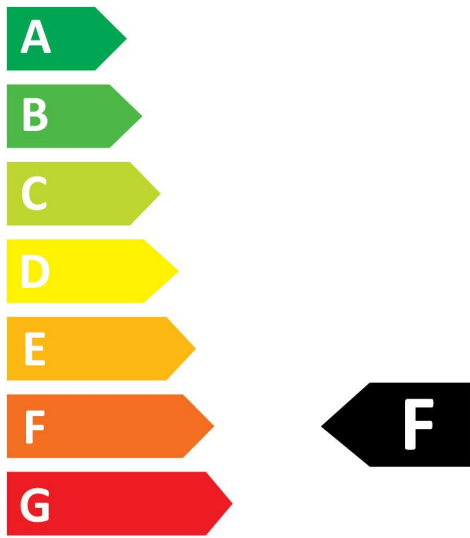

3
kWh/1000h

2019/2015