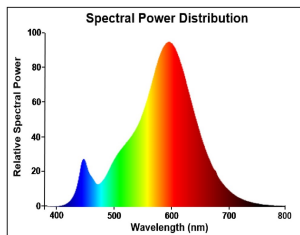

ToLEDo Retro Candle Gold

ToLEDo RT Candle V5 GL 225LM 825 E14 SL
0029488

Product EAN number

5410288294889

PHOTOMETRY