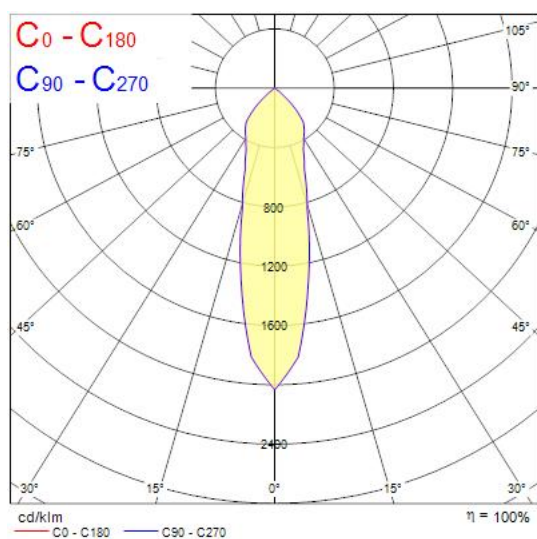

Concord

EXPOSPOT 90 DUO HE RA90 4000K NB WHITE 2070056

Control gear mounting	Remote
Housing colour	White
IP rating	IP20
IK rating	IK02
Product EAN number	5025768700561
Warranty	5 years

Photometry