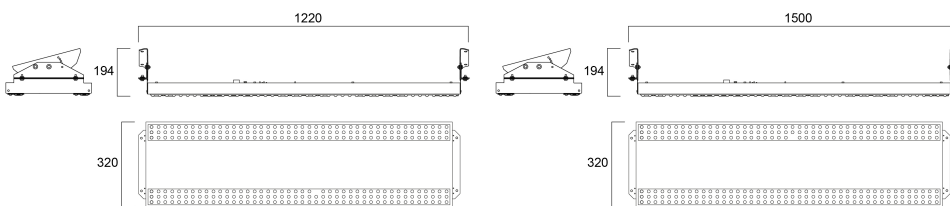

Technical drawings