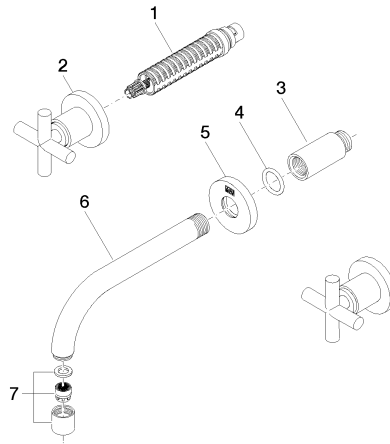

36 707 892 Product version from 4/1/2024

- 160mm projection
- fixed spout
- circular, air-enriched flow
- hole diameter valve 35 mm
- hole diameter spout 35 mm
- rosettes Ø 55 mm
- max. flow 7 l/min
- lead-free
- WRAS
- This product can help a building meet the requirements of Green Building Rating Systems, e.g. LEED®, BREEAM®, DGNB

36 707 892 Product version from 4/1/2024

mm [inches]

Flow rate chart

Codes & Standards

DIN 4109	EN 200	ISO 3822	Scottish Water Byelaws
UK Water Supply Regulations	Ü-Zeichen	VA-Zeichen	XP P 41-280

## Spare parts list

No.	Item Number	Name	Quantity used	Delivery time
2	36 310 892-33	TARA Wall valve - Matte Black	2.00	-
Spare part can no longer be ordered, please order the replacement item				
1	90 90 03 157 00 90	Head part clockwise closing 1/2" -	2.00	14
7	90 23 01 019 00-33	Aerator M18x1-IG 7,0 l/min. - Matte Black	1.00	40
6	04 28 22 089 10-33	Spout - Matte Black	1.00	40
3	09 24 03 081 10 90	Extension 1/2" x 50 mm -	1.00	14
4	90 14 10 026 00 90	O-Ring 20,5 x 3,5 mm -	1.00	14
5	09 27 22 503-33	Rosette DB logo Ø 55 x Ø 22 x 9 mm - Matte Black	1.00	40