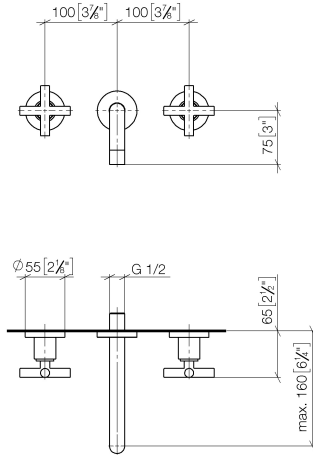

36 707 892 Product version from 4/1/2024

- 160mm projection
- fixed spout
- circular, air-enriched flow
- hole diameter valve 35 mm
- hole diameter spout 35 mm
- rosettes Ø 55 mm
- max. flow 7 l/min
- lead-free
- WRAS
- This product can help a building meet the requirements of Green Building Rating Systems, e.g. LEED®, BREEAM®, DGNB

**Required miscellaneous**

- Concealed wall-mounted mixer centred spout -** 35 700 970 90
- min. recess depth 85 mm
  - max. recess depth 145 mm

**Required miscellaneous**

- Concealed wall-mounted mixer variable positioning -** 35 720 970 90
- min. recess depth 85 mm
  - max. recess depth 145 mm

36 707 892 Product version from 4/1/2024

mm [inches]

Flow rate chart

Codes & Standards

DIN 4109	EN 200	ISO 3822	Scottish Water Byelaws
UK Water Supply Regulations	Ü-Zeichen	VA-Zeichen	XP P 41-280

## Spare parts list

No.	Item Number	Name	Quantity used	Delivery time
2	36 310 892-33	TARA Wall valve - Matte Black	2.00	-
Spare part can no longer be ordered, please order the replacement item				
1	90 90 03 157 00 90	Head part clockwise closing 1/2" -	2.00	14
7	90 23 01 019 00-33	Aerator M18x1-IG 7,0 l/min. - Matte Black	1.00	40
6	04 28 22 089 10-33	Spout - Matte Black	1.00	40
3	09 24 03 081 10 90	Extension 1/2" x 50 mm -	1.00	14
4	90 14 10 026 00 90	O-Ring 20,5 x 3,5 mm -	1.00	14
5	09 27 22 503-33	Rosette DB logo Ø 55 x Ø 22 x 9 mm - Matte Black	1.00	40