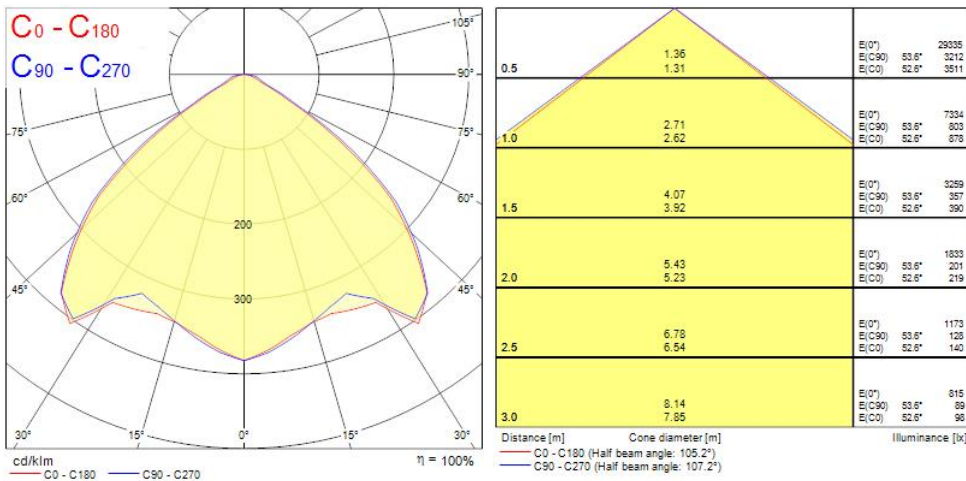

SPORTSBAY LED EXTENSIVE 4L 20KLM 840 0097538

Housing colour	White
IP rating	IP20
IK rating	IK08
Product EAN number	5410288975382
Warranty	5 years
Dimming method	N/A
Colour Code	840

Photometry