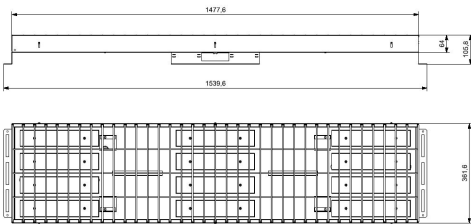

Technical drawings

Data table

GENERAL DATA