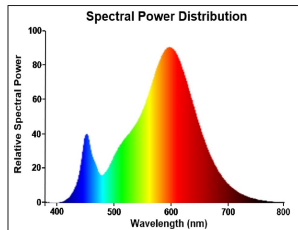

ToLEDo Retro Candle Twister

ToLEDo RT Candle TW V5 CL 470LM 827 E14 SL
0029487

Product EAN number

5410288294872

PHOTOMETRY