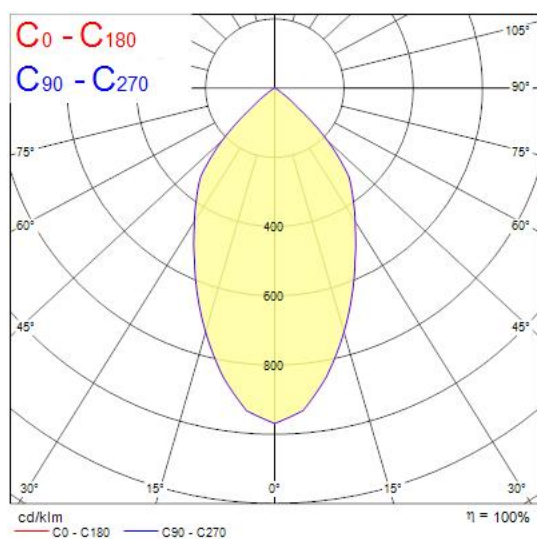

Concord

EXPOSPOT 90 DUO HE RA90 3000K WB WHITE 2070055

Control gear mounting	Remote
Housing colour	White
IP rating	IP20
IK rating	IK02
Product EAN number	5025768700554
Warranty	5 years

Photometry