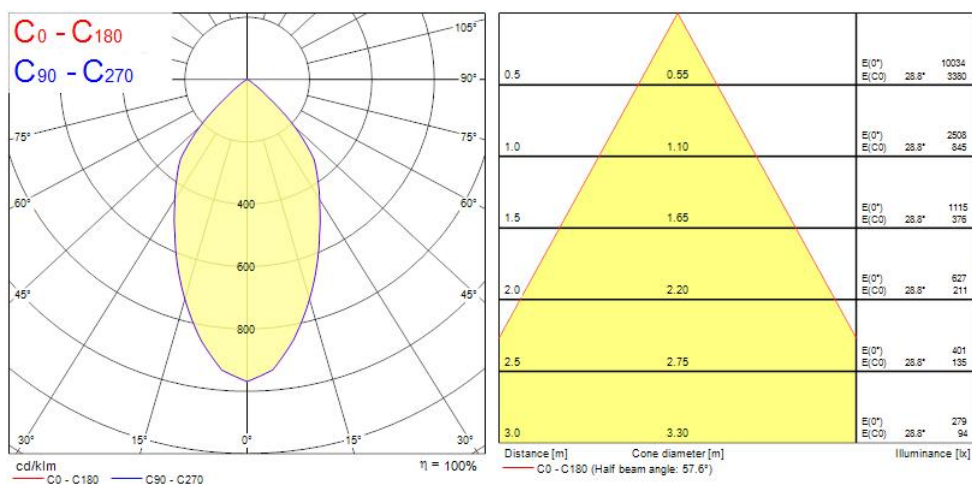

Concord

EXPOSPOT 90 DUO HE RA90 3000K WB WHITE 2070055

Control gear mounting	Remote
Housing colour	White
IP rating	IP20
IK rating	IK02
Product EAN number	5025768700554
Warranty	5 years

Photometry