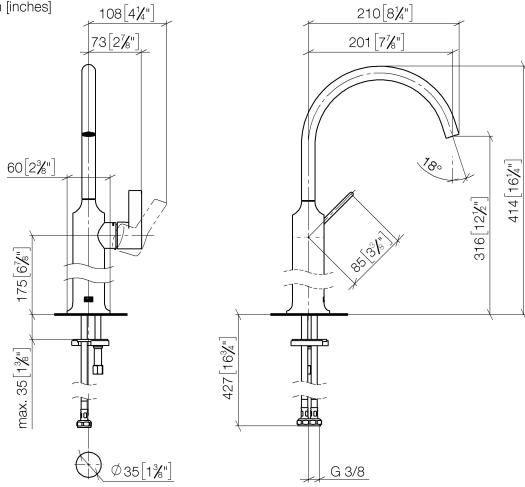

VAIA Single-lever basin mixer with raised base without pop-up waste - Brushed Dark Platinum

VAIA

33 534 809 Product version from 3/13/2017

- 201mm projection
- pivotable spout 360°
- circular, air-enriched flow
- height of mixer 414 mm
- height up to aerator 316 mm
- hole diameter 35 mm
- max. flow 5.7 l/min
- 2x screw-in M 8 x 1 pressure hose, leak-tested
- This product can help a building meet the requirements of Green Building Rating Systems, e.g. LEED®, BREEAM®, DGNB
- lead-free
- WRAS

33 534 809 Product version from 3/13/2017
mm [inches]

Flow rate chart

Codes & Standards

DIN 4109

Executive Order
no. 1007

ISO 3822

Scottish Water
Byelaws

UK Water Supply
Regulations

EPD-DOR-20230287
-IBA1-EN
Environmental.prod
uct-declarat

33 534 809 Product version from 3/13/2017

Parts for other finishes can be found here: [Chrome](#)

Spare parts list

No.	Item Number	Name	Quantity used	Delivery time
4	09 14 10 091 90	O-Ring NBR 70 26,5 x 1,72 mm -	1.00	14
10	04 30 11 038 00 90	Mounting with O-ring Ø40 x 4mm Ø 52 x 1,5 mm -	1.00	14
2	90 15 05 042 00 90	Cartridge Ø 25 x 52 mm -	1.00	14
8	90 31 20 087 00-99	Plug with O-ring Ø 7 x 2,1 mm - Brushed Dark Platinum	1.00	40
5	09 28 30 021-99	Cover Ø 32 x 11 mm - Brushed Dark Platinum	1.00	40
3	09 24 04 266 90	Mounting Ø 28 x 10,8 mm -	1.00	14
7	90 31 11 030 00 90	Mounting Threaded pin with hexagon socket with cup point M5 x 5 mm -	1.00	14
11	04 30 04 100 00 90	High pressure hose M8x1 x 3/8" x 420 mm -	2.00	14
1	90 28 22 313 00-99	Spout 200 mm, 5,68 l/min. - Brushed Dark Platinum	1.00	40
9	09 31 11 011 90	Mounting Threaded bolt M8 x 80 mm -	1.00	14
6	90 20 80 070 00-99	Lever 37 x 34 x 107 mm - Brushed Dark Platinum	1.00	40