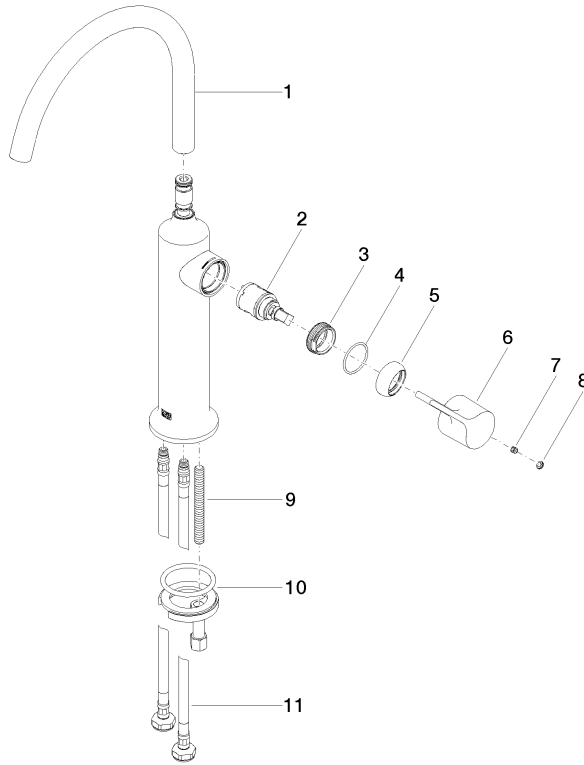

VAIA Single-lever basin mixer with raised base without pop-up waste - Brushed Dark Platinum

VAIA

33 534 809 Product version from 3/13/2017

- 201mm projection
- pivotable spout 360°
- circular, air-enriched flow
- height of mixer 414 mm
- height up to aerator 316 mm
- hole diameter 35 mm
- max. flow 5.7 l/min
- 2x screw-in M 8 x 1 pressure hose, leak-tested
- This product can help a building meet the requirements of Green Building Rating Systems, e.g. LEED®, BREEAM®, DGNB
- lead-free
- WRAS

33 534 809 Product version from 3/13/2017
mm [inches]

Flow rate chart

Codes & Standards

DIN 4109

Executive Order
no. 1007

ISO 3822

Scottish Water
Byelaws

UK Water Supply
Regulations

Ü-Zeichen

VAIA Single-lever basin mixer with raised base without pop-up waste - Brushed
Dark Platinum

VAIA

33 534 809 Product version from 3/13/2017

Certificates and sustainability

WRAS_240702

GDV_0400

LGA_29

EPD-DOR-20230287
-IBA1-EN
Environmental.prod
uct-declarat

33 534 809 Product version from 3/13/2017

Parts for other finishes can be found here: [Chrome](#)

Spare parts list

No.	Item Number	Name	Quantity used	Delivery time
4	09 14 10 091 90	O-Ring NBR 70 26,5 x 1,72 mm -	1.00	14
10	04 30 11 038 00 90	Mounting with O-ring Ø40 x 4mm Ø 52 x 1,5 mm -	1.00	14
2	90 15 05 042 00 90	Cartridge Ø 25 x 52 mm -	1.00	14
8	90 31 20 087 00-99	Plug with O-ring Ø 7 x 2,1 mm - Brushed Dark Platinum	1.00	40
5	09 28 30 021-99	Cover Ø 32 x 11 mm - Brushed Dark Platinum	1.00	40
3	09 24 04 266 90	Mounting Ø 28 x 10,8 mm -	1.00	14
7	90 31 11 030 00 90	Mounting Threaded pin with hexagon socket with cup point M5 x 5 mm -	1.00	14
11	04 30 04 100 00 90	High pressure hose M8x1 x 3/8" x 420 mm -	2.00	14
1	90 28 22 313 00-99	Spout 200 mm, 5,68 l/min. - Brushed Dark Platinum	1.00	40
9	09 31 11 011 90	Mounting Threaded bolt M8 x 80 mm -	1.00	14
6	90 20 80 070 00-99	Lever 37 x 34 x 107 mm - Brushed Dark Platinum	1.00	40