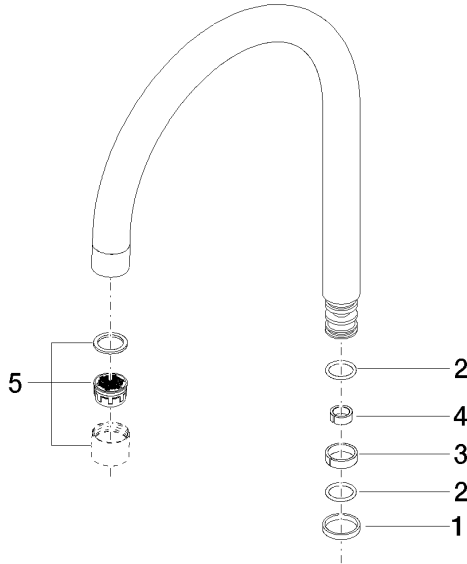

**Spout 200 mm, 5,68 l/min. - Brushed Champagne (22kt Gold)**

SPARE PARTS

90 28 22 204 03

	Brushed Champagne (22kt Gold)	90 28 22 204 03-46
	Chrome	90 28 22 204 03-00
	Platinum	90 28 22 204 03-08
	Durabronze (23kt Gold)	90 28 22 204 03-09
	Dark Chrome	90 28 22 204 03-19
	Brushed Durabronze (23kt Gold)	90 28 22 204 03-28
	Matte Black	90 28 22 204 03-33
	Brushed Bronze (PVD)	90 28 22 204 03-42
	Champagne (22kt Gold)	90 28 22 204 03-47
	Brushed Chrome	90 28 22 204 03-93
	Brushed Dark Platinum	90 28 22 204 03-99

Spout 200 mm, 5,68 l/min. - Brushed Champagne (22kt Gold)

SPARE PARTS

---

90 28 22 204 03

Spout 200 mm, 5,68 l/min. - Brushed Champagne (22kt Gold)

SPARE PARTS

---

90 28 22 204 03

90 28 22 204 03

Parts for other finishes can be found here: [Chrome](#)

### Spare parts list

No.	Item Number	Name	Quantity used	Delivery time
4	90 14 15 020 03 90	Support ring -	1.00	14
1	90 28 10 125 00 90	Slip ring -	1.00	14
3	90 14 15 021 00 90	Ring Ø 19,5 x 5,4 mm -	1.00	14
5	90 23 01 004 02-46	Aerator 5,7 l/min. - Brushed Champagne (22kt Gold)	1.00	40
2	90 14 10 055 00 90	O-Ring EPDM 70 15,0 x 2,0 mm -	2.00	14