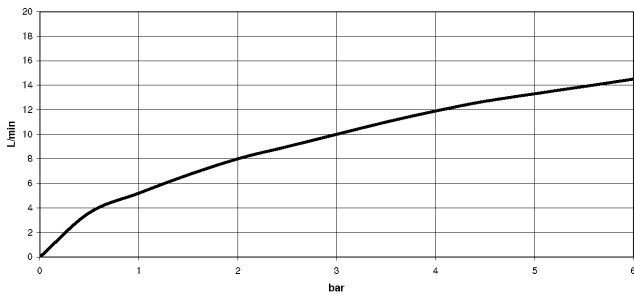

Flow rate chart

Codes & Standards

DIN 4109

EN 1717

Executive Order
no. 1007

ISO 3822

Ü-Zeichen