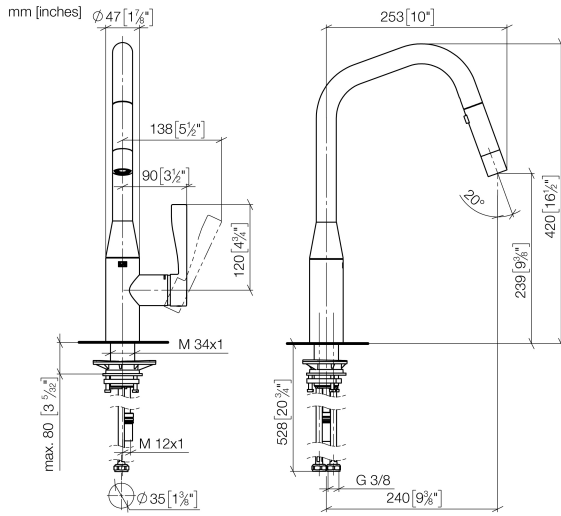

33 875 895 Product version from 2/26/2015 to 10/30/2024